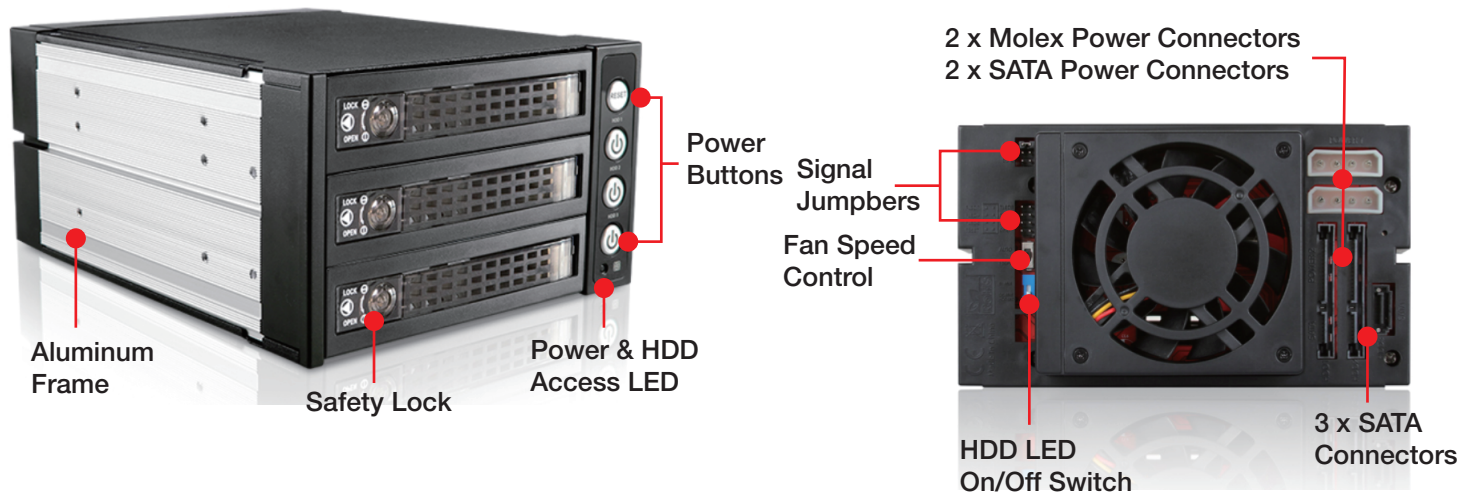

Dimensions

Ordering Information

Model	Description
BPU-230HD-KL	2x 5.25" to 3x 3.5" 2.5" 12Gb/s HDD SSD Hot-swap Rack with Key Lock

Optional Accessories

Model	Description
BPU-HSTRAY	T-7M1-SATA Tray with Plastic Lockable Handle
BPU-HSTRAY-BLACK	T-7M1-SATA Tray with Aluminum Handle BLACK
BPU-HSTRAY-BLUE	T-7M1-SATA Tray with Aluminum Handle BLUE
BPU-HSTRAY-RED	T-7M1-SATA Tray with Aluminum Handle RED
BPU-HSTRAY-SILVER	T-7M1-SATA Tray with Aluminum Handle SILVER
BPU-HSTRAY-25TL	T-7M1-SATA Tool-Less Screw-less 2.5" HDD Tray
BPU-HSTRAY-35TL	T-7M1-SATA Tool-Less Screw-less 3.5" HDD Tray