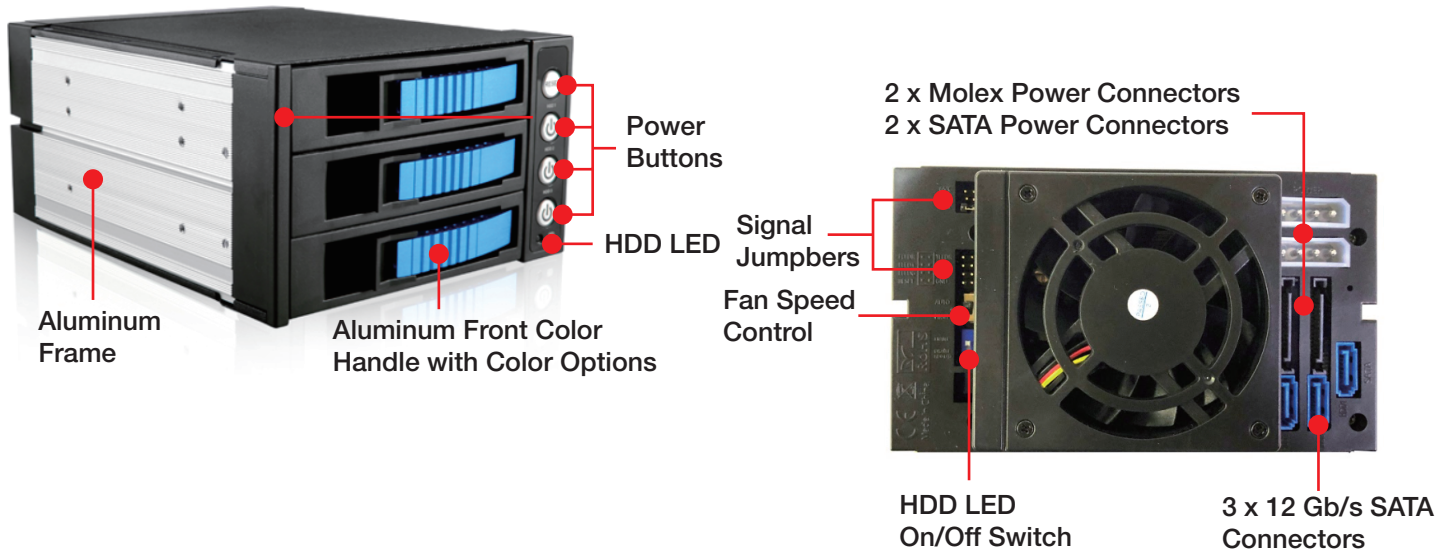

Dimensions