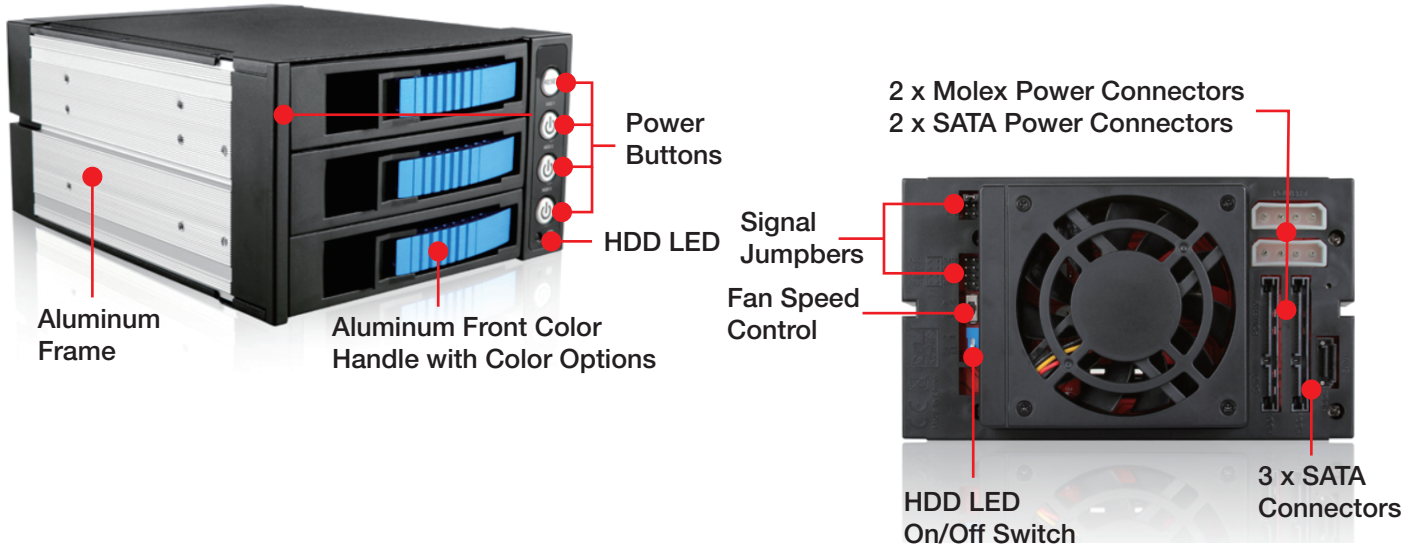

Dimensions

Optional Accessories

Model	Description
BPU-HSTRAY	T-7M1-SATA Tray with Plastic Lockable Handle
BPU-HSTRAY-BLACK	T-7M1-SATA Tray with Aluminum Handle BLACK
BPU-HSTRAY-BLUE	T-7M1-SATA Tray with Aluminum Handle BLUE
BPU-HSTRAY-RED	T-7M1-SATA Tray with Aluminum Handle RED
BPU-HSTRAY-SILVER	T-7M1-SATA Tray with Aluminum Handle SILVER
BPU-HSTRAY-25TL	T-7M1-SATA Tool-Less Screw-less 2.5" HDD Tray
BPU-HSTRAY-35TL	T-7M1-SATA Tool-Less Screw-less 3.5" HDD Tray

Ordering Information

Model	Description
BPU-230SATA-BLACK	BPU-230SATA with Black Tray
BPU-230SATA-BLUE	BPU-230SATA with Blue Tray
BPU-230SATA-RED	BPU-230SATA with Red Tray
BPU-230SATA-SILVER	BPU-230SATA with Silver Tray
BPU-230SATA-BPL	BPU-230SATA with Lockable Tray