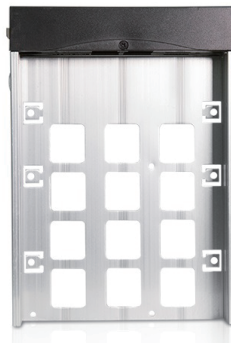

# BPU-230SATA

2x 5.25" to 3x 3.5" 2.5" SAS SATA  
6 Gbps HDD SSD Hot-swap Rack

## Features

- Stylish aluminum color handle and heat-sink body
- Support Hot-Swap & RAID Configuration (need an additional RAID controller)
- Aluminum Design with Conductive Dissipation Grooves
- Power, fan and high temperature LED indicators
- High Performance Transfer Rate up to 6.0 Gb/s
- Supports Both 2.5" and 3.5" SAS I/II & SATA I/II/III HDDs
- Equipped with Fan Speed Control Switch
- 12TB Hard Drives Compatible

## Specifications

<b>Model Number</b>	<b>Material of Main Chassis</b>	
BPU-230SATA	Aluminum Design with Conductive Dissipation Grooves	
<b>RoHS Compliance</b>	<b>Color of Front Bezel</b>	
YES	Black/ Blue/ Red/ Silver	
<b>Standard Drive Bays</b>	<b>Color of Main Chassis</b>	
Hotswap 3.5": 3 5.25" Drives: 2	Black	
<b>Hotswap HDD Type:</b>	<b>Package Content</b>	
3.5" SAS I/II & SATA I/II/III	SATA Cable Included (3pcs)	
<b>Indicators</b>	<b>Cooling Fan</b>	
Power, HDD, fan, and high temperature	1x70mm	
<b>Material of Front Bezel</b>	<b>Dimensions (WxHxD)</b>	
Aluminum	Width	5.75" ( 146.0 mm )
<b>Material of Handle</b>	Height	3.39" ( 86.1 mm )
Aluminum	Depth	8.22" ( 208.8 mm )

## Inside View