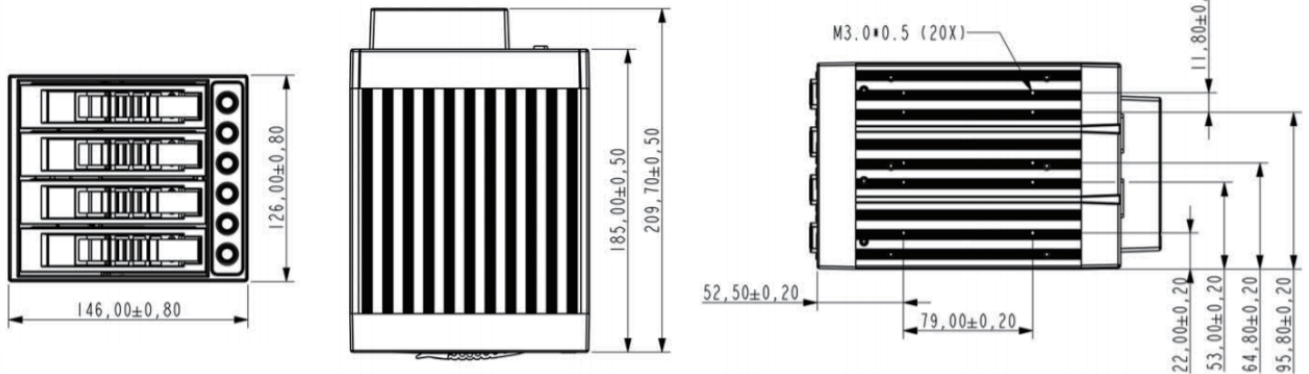

Specifications

Model Number	Material of Main Chassis	
BPU-340HD-KL	Aluminum Design with Conductive Dissipation Grooves	
RoHS Compliance	Color of Main Chassis	
YES	Black	
Standard Drive Bays	Package Content	
Hotswap 3.5": 4 5.25" Drives: 3	SATA Cable Included (4pcs)	
Hotswap HDD Type:	Cooling Fan	
2.5" & 3.5" SAS I/II/III & SATA I/II/III	1x80mm	
Indicators	Dimensions (WxHxD)	
Power, HDD, fan, and high temperature	Width	5.75" (146.0 mm)
Security	Height	4.96" (126.0 mm)
Key Lock	Depth	8.03" (204.0 mm)
Material of Handle		
Plastic		

Aluminum Frame

Safety Lock

2 x SATA Power Connectors
2 x Molex Power Connectors

Power Buttons & Fan Switch

Fan Speed Control

80mm Cooling Fan

4 x SATA 12 Gb/s Connectors

Dimensions

Optional Accessories

Model	Description
BPU-HSTRAY	T-7M1-SATA Tray with Plastic Lockable Handle
BPU-HSTRAY-BLACK	T-7M1-SATA Tray with Aluminum Handle BLACK
BPU-HSTRAY-BLUE	T-7M1-SATA Tray with Aluminum Handle BLUE
BPU-HSTRAY-RED	T-7M1-SATA Tray with Aluminum Handle RED
BPU-HSTRAY-SILVER	T-7M1-SATA Tray with Aluminum Handle SILVER
BPU-HSTRAY-25TL	T-7M1-SATA Tool-Less Screw-less 2.5" HDD Tray
BPU-HSTRAY-35TL	T-7M1-SATA Tool-Less Screw-less 3.5" HDD Tray

Ordering Information

Model	Description
BPU-340HD-KL	3x 5.25" to 4x 3.5" 2.5" 12Gb/s HDD SSD Hot-swap Rack with Key Lock