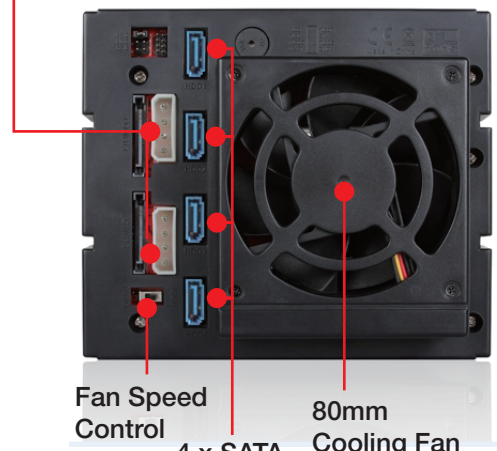

Specifications

Model Number	Material of Main Chassis	
BPU-340HD-KL	Aluminum Design with Conductive Dissipation Grooves	
RoHS Compliance	Color of Main Chassis	
YES	Black	
Standard Drive Bays	Package Content	
Hotswap 3.5": 4 5.25" Drives: 3	SATA Cable Included (4pcs)	
Hotswap HDD Type:	Cooling Fan	
2.5" & 3.5" SAS I/II/III & SATA I/II/III	1x80mm	
Indicators	Dimensions (WxHxD)	
Power, HDD, fan, and high temperature	Width	5.75" (146.0 mm)
Security	Height	4.96" (126.0 mm)
Key Lock	Depth	8.03" (204.0 mm)
Material of Handle		
Plastic		

Aluminum Frame

Safety Lock

2 x SATA Power Connectors
2 x Molex Power Connectors

Power Buttons & Fan Switch

Fan Speed Control

80mm Cooling Fan

4 x SATA 12 Gb/s Connectors

Dimensions