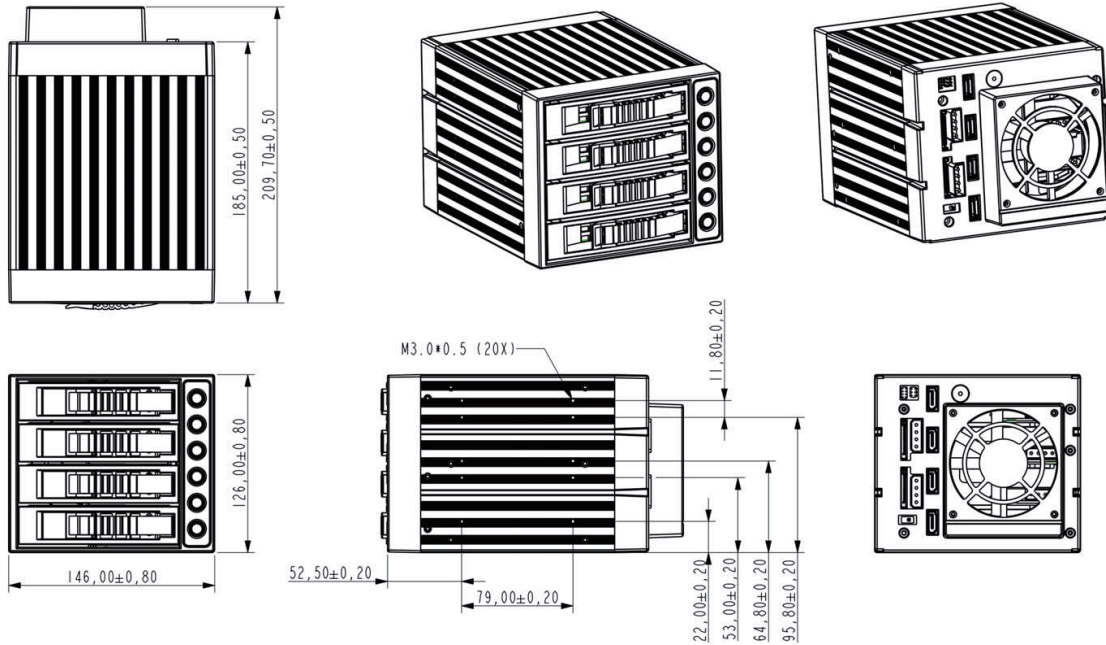

BPU-340SATA

3x 5.25" to 4x 3.5" 2.5" SAS SATA
6 Gbps HDD SSD Hot-swap Rack

Features

- Stylish aluminum color handle and heat-sink body
- Support Hot-Swap & RAID Configuration (need an additional RAID controller)
- Aluminum Design with Conductive Dissipation Grooves
- Power, fan and high temperature LED indicators
- High Performance Transfer Rate up to 6.0 Gb/s
- Supports Both 2.5" and 3.5" SAS I/II & SATA I/II/III HDDs
- Equipped with Fan Speed Control Switch
- 12TB Hard Drives Compatible

Specifications

Model Number	Material of Main Chassis	
BPU-340SATA	Aluminum Design with Conductive Dissipation Grooves	
RoHS Compliance	Color of Front Bezel	
YES	Black/ Blue/ Red/ Silver	
Standard Drive Bays	Color of Main Chassis	
Hotswap 3.5": 4 5.25" Drives: 3	Black	
Hotswap HDD Type:	Package Content	
3.5" SAS I/II & SATA I/II/III	SATA Cable Included (4pcs)	
Indicators	Cooling Fan	
Power, HDD, fan, and high temperature	1x80mm	
Material of Front Bezel	Dimensions (WxHxD)	
Aluminum	Width	5.75" (146.0 mm)
Material of Handle	Height	4.96" (126.0 mm)
Aluminum	Depth	8.03" (204.0 mm)

Dimensions

Ordering Information

Model	Description
BPU-340SATA-BLACK	BPU-340SATA with Black Tray
BPU-340SATA-BLUE	BPU-340SATA with Blue Tray
BPU-340SATA-RED	BPU-340SATA with Red Tray
BPU-340SATA-SILVER	BPU-340SATA with Silver Tray
BPU-340SATA-BPL	BPU-340SATA with Lockable Tray

Optional Accessories

Model	Description
BPU-HSTRAY	BPU Series and T-7M1-SATA Tray with Plastic Lockable Handle
BPU-HSTRAY-BLACK	BPU Series and T-7M1-SATA Tray with Aluminum Handle BLACK
BPU-HSTRAY-BLUE	BPU Series and T-7M1-SATA Tray with Aluminum Handle BLUE
BPU-HSTRAY-RED	BPU Series and T-7M1-SATA Tray with Aluminum Handle RED
BPU-HSTRAY-SILVER	BPU Series and T-7M1-SATA Tray with Aluminum Handle SILVER
BPU-HSTRAY-25TL	BPU Series and T-7M1-SATA Tool-Less Screw-less 2.5" HDD Tray
BPU-HSTRAY-35TL	BPU Series and T-7M1-SATA Tool-Less Screw-less 3.5" HDD Tray