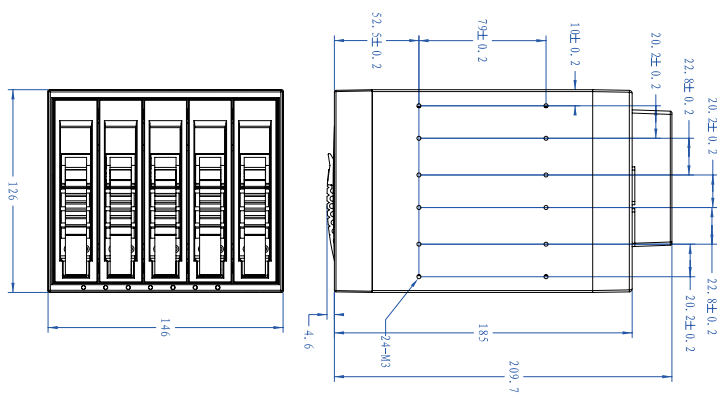

Specifications

Model Number	Material of Main Chassis
BPU-350HD	Aluminum Design with Conductive Dissipation Grooves
RoHS Compliance	Color of Front Bezel
YES	Black/ Blue/ Red/ Silver
Standard Drive Bays	Color of Main Chassis
Hotswap 3.5": 5 5.25" Drives: 3	Black
Hotswap HDD Type:	Package Content
2.5" & 3.5" SAS I/II/III & SATA I/II/III	SATA Cable Included (5pcs)
Indicators	Cooling Fan
Power, HDD, fan, and high temperature	1x80mm
Material of Front Bezel	Dimensions (WxHxD)
Aluminum	Width 5.75" (146.0 mm) Height 4.96" (126.0 mm) Depth 8.25" (209.5 mm)
Material of Handle	
Aluminum	

Dimensions

Optional Accessories

Model	Description
BPU-HSTRAY	T-7M1-SATA Tray with Plastic Lockable Handle
BPU-HSTRAY-BLACK	T-7M1-SATA Tray with Aluminum Handle BLACK
BPU-HSTRAY-BLUE	T-7M1-SATA Tray with Aluminum Handle BLUE
BPU-HSTRAY-RED	T-7M1-SATA Tray with Aluminum Handle RED
BPU-HSTRAY-SILVER	T-7M1-SATA Tray with Aluminum Handle SILVER
BPU-HSTRAY-25TL	T-7M1-SATA Tool-Less Screw-less 2.5" HDD Tray
BPU-HSTRAY-35TL	T-7M1-SATA Tool-Less Screw-less 3.5" HDD Tray