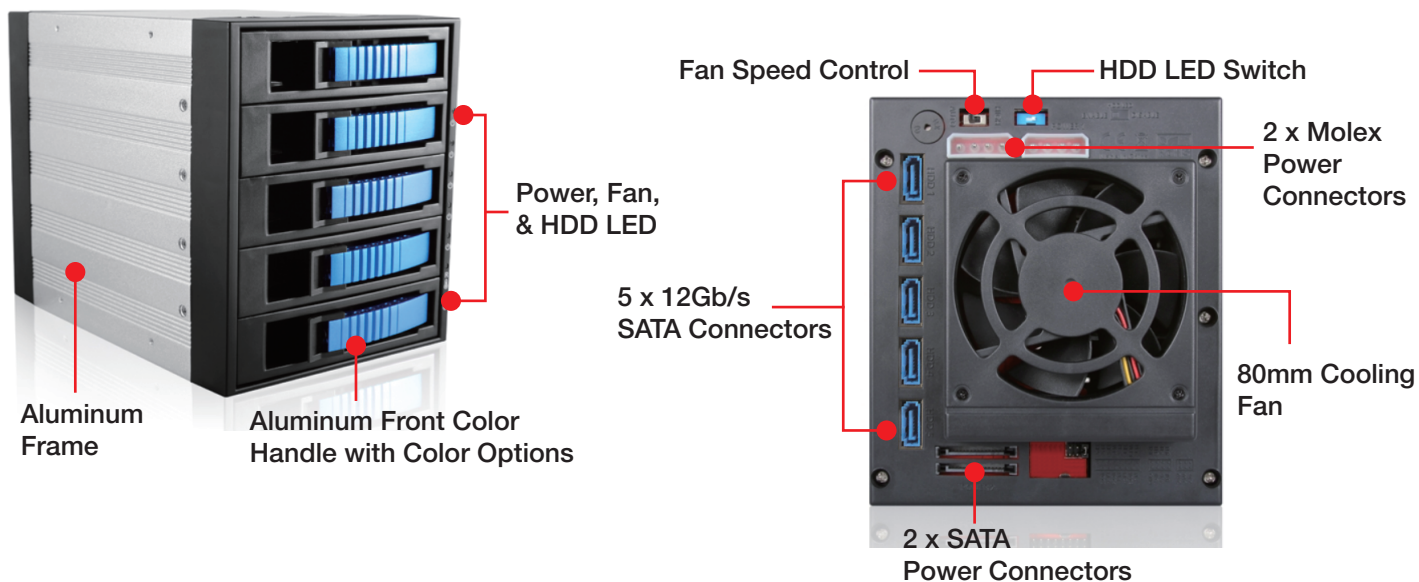

BPU-350HD

3x 5.25" to 5x 3.5" 2.5" 12Gb/s HDD
SSD Hot-swap Rack

Features

- Stylish aluminum color handle and heat-sink body
- Support Hot-Swap & RAID Configuration (need an additional RAID controller)
- Aluminum Design with Conductive Dissipation Grooves
- Power, fan and high temperature LED indicators
- High Performance Transfer Rate up to 12Gb/s
- Supports Both 2.5" and 3.5" SAS I/II/III & SATA I/II/III HDD/SSD
- Equipped with Fan Speed Control Switch
- 14TB Hard Drives Compatible

Specifications

Model Number	Material of Main Chassis
BPU-350HD	Aluminum Design with Conductive Dissipation Grooves
RoHS Compliance	Color of Front Bezel
YES	Black/ Blue/ Red/ Silver
Standard Drive Bays	Color of Main Chassis
Hotswap 3.5": 5 5.25" Drives: 3	Black
Hotswap HDD Type:	Package Content
2.5" & 3.5" SAS I/II/III & SATA I/II/III	SATA Cable Included (5pcs)
Indicators	Cooling Fan
Power, HDD, fan, and high temperature	1x80mm
Material of Front Bezel	Dimensions (WxHxD)
Aluminum	Width 5.75" (146.0 mm) Height 4.96" (126.0 mm) Depth 8.25" (209.5 mm)
Material of Handle	
Aluminum	

Dimensions

Optional Accessories

Model	Description
BPU-HSTRAY	T-7M1-SATA Tray with Plastic Lockable Handle
BPU-HSTRAY-BLACK	T-7M1-SATA Tray with Aluminum Handle BLACK
BPU-HSTRAY-BLUE	T-7M1-SATA Tray with Aluminum Handle BLUE
BPU-HSTRAY-RED	T-7M1-SATA Tray with Aluminum Handle RED
BPU-HSTRAY-SILVER	T-7M1-SATA Tray with Aluminum Handle SILVER
BPU-HSTRAY-25TL	T-7M1-SATA Tool-Less Screw-less 2.5" HDD Tray
BPU-HSTRAY-35TL	T-7M1-SATA Tool-Less Screw-less 3.5" HDD Tray

Ordering Information

Model	Description
BPU-350HD-BLACK	BPU-350HD with Black Tray
BPU-350HD-BLUE	BPU-350HD with Blue Tray
BPU-350HD-RED	BPU-350HD with Red Tray
BPU-350HD-SILVER	BPU-350HD with Silver Tray
BPU-350HD-BPL	BPU-350HD with Lockable Tray