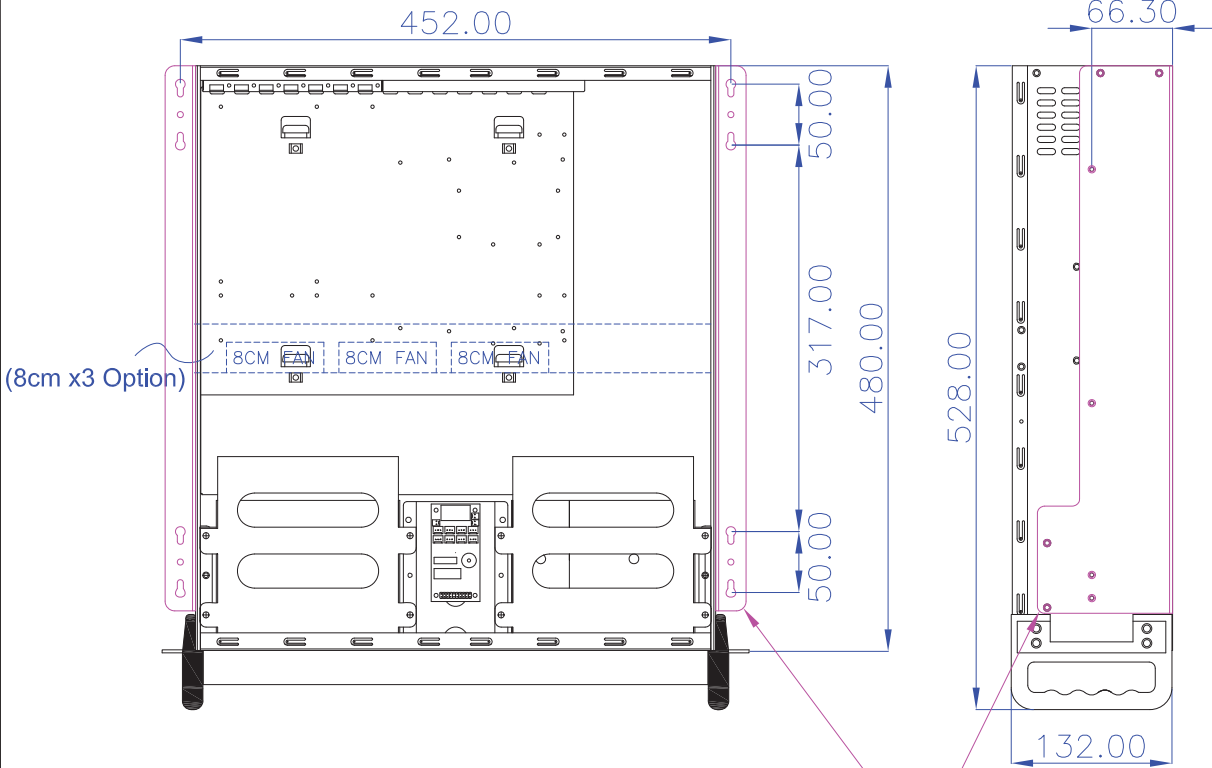

Model No	D-300
Ext	5.25" x4 + 3.5" x2
Hid	3.5" x 1
M/B	12" x 9.6"
Fan	6cm x1 (8cm x3 Option)
Slot	x7 (L-type)
Rev	20070905

Wallmount Bracket