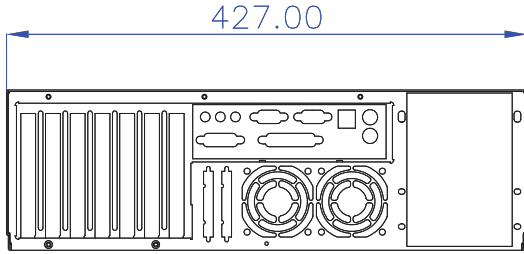

Model No	D-300
Ext	5.25" x4 + 3.5" x2
Hid	3.5" x 1
M/B	12" x 9.6"
Fan	6cm x1 (8cm x3 Option)
Slot	x7 (L-type)
Rev	20070905

Wallmount Bracket