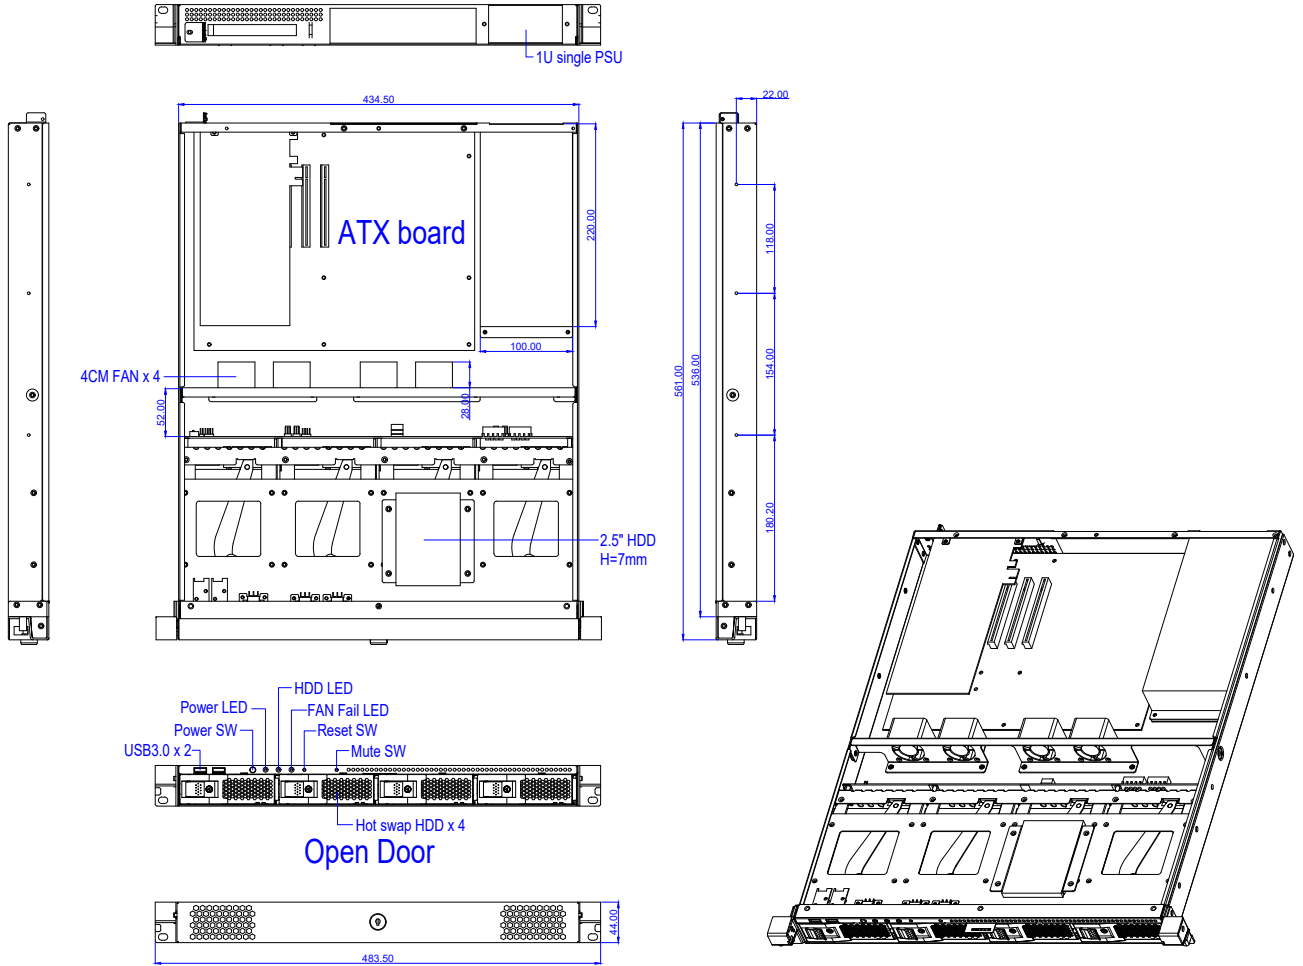

Model No.	C-140HD
Ext	3.5" x 4
Hid	2.5" x 1
M/B	ATX
Fan	4CM x 4
Slot	x 1
Rev.	2023/06/06

REVISIONS			
REV.	DESCRIPTION	DATE	BY

RP-RAIL-26-1U

PROPRIETARY AND CONFIDENTIAL THE INFORMATION CONTAINED IN THIS DRAWING IS THE SOLE PROPERTY OF ISTARUSA GROUP. ANY REPRODUCTION IN PART OR AS A WHOLE WITHOUT THE WRITTEN PERMISSION OF ISTARUSA GROUP IS PROHIBITED.			DIMENSIONS ARE IN MM TOLERANCES: FRACTIONAL ± ANGULAR: MACH ± BEND ± TWO PLACE DECIMAL ± THREE PLACE DECIMAL ±	NAME DATE	 C-140HD	
			MATERIAL	DRAWN CHECKED ENG APPR. MFG APPR.		
			FINISH	Q.A. COMMENTS:		
	NEXT ASSY	USED ON		SIZE DWG. NO. A Draw1		REV.
	BY	UA		SCALE:1:1 WEIGHT:		SHEET 1 OF 1