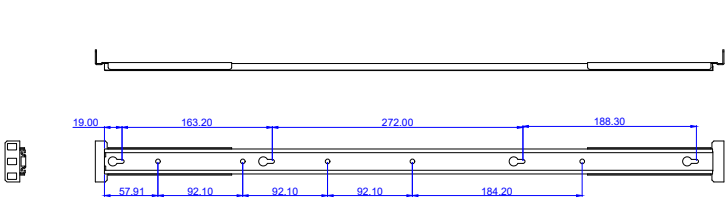

Model No.	C-140HD
Ext	3.5" x 4
Hid	2.5" x 1
M/B	ATX
Fan	4CM x 4
Slot	x 1
Rev.	2023/06/06

REVISIONS			
REV.	DESCRIPTION	DATE	BY

RP-RAIL-26-1U

PROPRIETARY AND CONFIDENTIAL THE INFORMATION CONTAINED IN THIS DRAWING IS THE SOLE PROPERTY OF ISTARUSA GROUP. ANY REPRODUCTION IN PART OR AS A WHOLE WITHOUT THE WRITTEN PERMISSION OF ISTARUSA GROUP IS PROHIBITED.			DIMENSIONS ARE IN MM TOLERANCES: FRACTIONAL ± ANGULAR: MACH ± BEND ± TWO PLACE DECIMAL ± THREE PLACE DECIMAL ±	NAME DATE	 C-140HD	
			MATERIAL	DRAWN CHECKED ENG APPR. MFG APPR.		
			FINISH	Q.A. COMMENTS:		
	NEXT ASSY	USED ON		SIZE DWG. NO. A Draw1		REV.
	BY	UA		SCALE:1:1 WEIGHT:		SHEET 1 OF 1