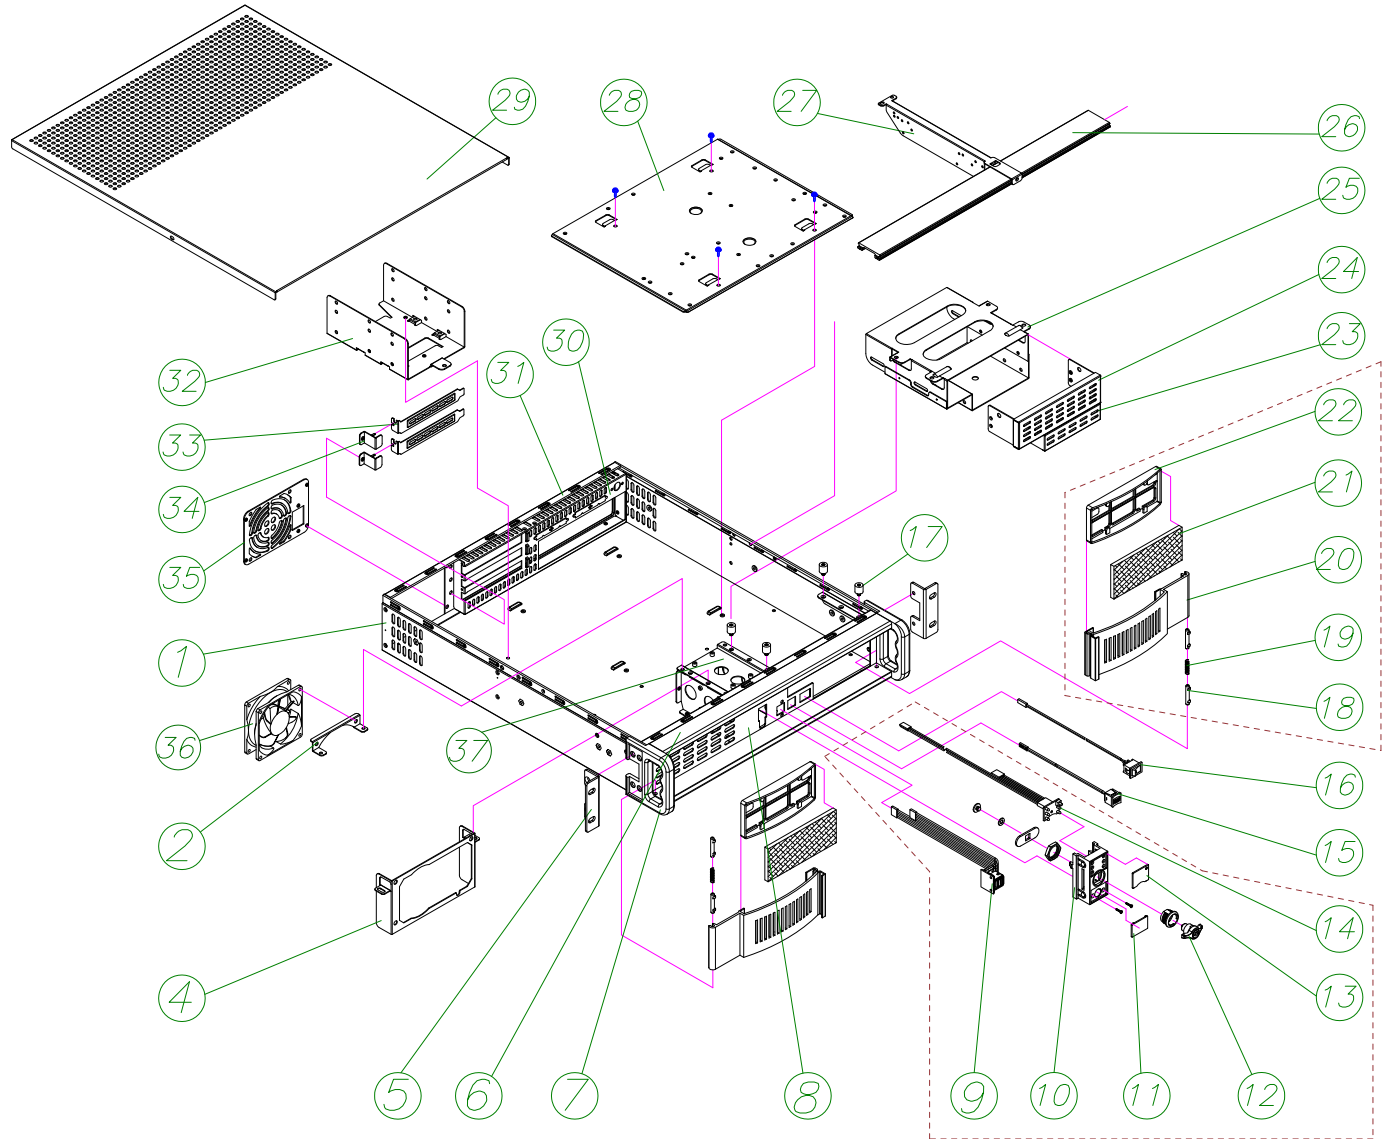

D-200-FS

Inventory Type	Item No.
A	06;08;17;26;28;29;36;39;41;42
B	05;07;09;14;15;16;38
C	02;10;11;12;13;32;33;34;40
D	01;04;10;11;12;13;18;19;23;24;27;32;33

	NO	PARTS NO	DESCRIPTION
	01	DD-200-FRAME	Main Chassis
	02	DD-FANBRT-60	6cm Fan Holder
	03		
	04	DD-PSBRT-2UFS	Power Lock Holder
	05	DD-200-EAR-L	Side Holder (Left,Right)
	06	DD-FRONTBAR	Decoration Bar(*2)
	07	DD-200-HANDLE	Aluminum Alloy Handle (*2)
	08	DD-200FS-FPANEL	Front Panel
	09	DD-USBHEAD	USB Connector (Optional)
DD-CTRLKSET-2U 38	10	DD-LOCKHLD-2U	Lock Holder
	11	DD-USB-ACRYL-2U	USB Acrylic
	12	DD-KEYLOCK	Key Lock
	13	DD-LED6-ACRYL	LED Acrylic
	14	DD-LED	LED Indicator (*6)
	15	DD-RESET	Reset Switch
	16	DD-PWSWITCH	Power Switch
DD-200-DBLACK 39	17	DD-STEELSTDF	Drive Cage Standoffs
	18	DD-SPINDLE-2U	Door Spindle (*4)
	19	DD-SPRING-2U	Spring (*2)
DD-200-FILTER 40	20		Aluminum Alloy Door (*2)
	21		Air Filter (*2)
DD-1B1S-CAGE 41	22		Filter Holder (*2)
	23	DD-35CVR	3.5" FDD Cover Panel
	24	DD-525CVR	5.25" HDD/FDD Cover Panel
	25		Disk Holder
DD-200-BP-STD 42	26	DD-FANBAR	Support
	27	DD-200-RISERBAR	RiserCard Holder
	28	DD-ATX-MB-2U	M/B Mounting Plate
	29	DD-VENTLID-2U	Top Cover(fan hole)
	30		Back Window
	31		Back Panel
	32	DD-35CAGE-2UFS	H.D.D Frame
	33	DD-SLOTCVR-SD	Slot Cover (*2)
	34	DD-SLOTHLD	Slot Cover Holder (*2)
	35	DD-ACBRT-2UFS	Power Change Plate
	36	DD-FAN80S	80mm Fan 3pin
	37	DD-CTRFRAME-2U	Central HDD Frame
	38		
	39		
	40		