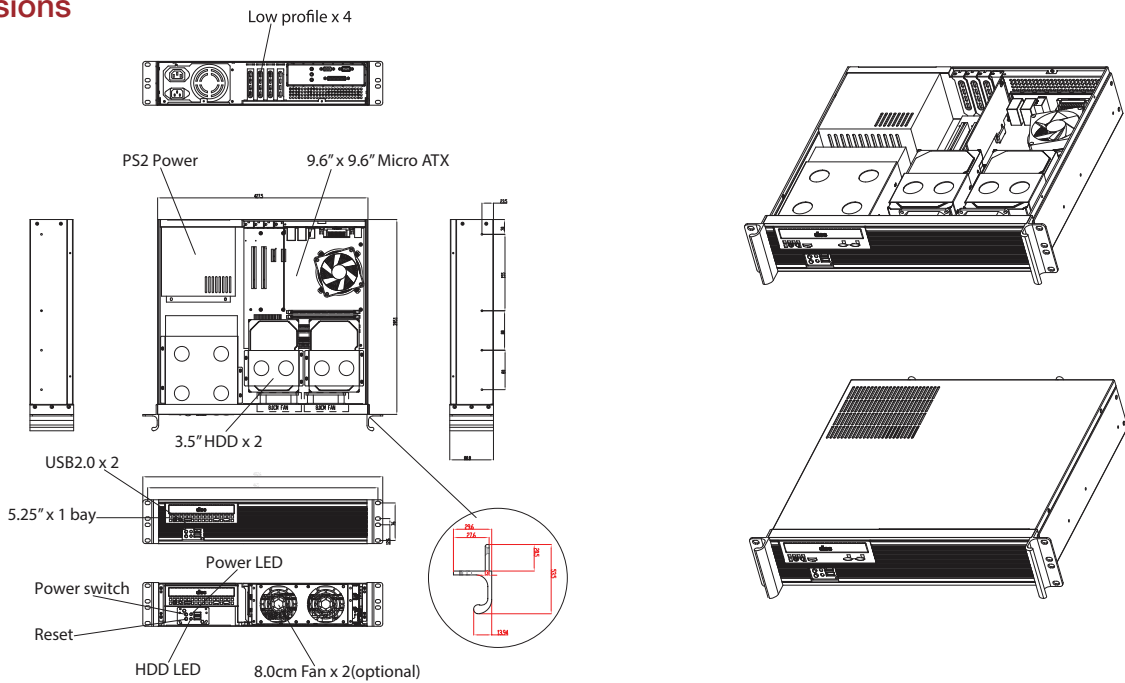

Dimensions

Ordering Information

Model	Description
D-213-MATX	2U Compact Rackmount microATX Rackmount Chassis ATX Power Supply Compatible

Compatible Power

PSU Model	Description
TC-500PD8B	ATX 500W 80PLUS Bronze
TC-700PD8B	700W 80PLUS Bronze ATX PSU

Optional Accessories

Category	Model
Drive Cage	BPN Trayless Drive Cage Serie
	BPU Tray Drive Cage Series
Sliding Rail Kit	TC-RAIL Series Sliding Rail Kit