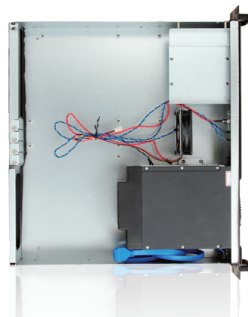

Inside View