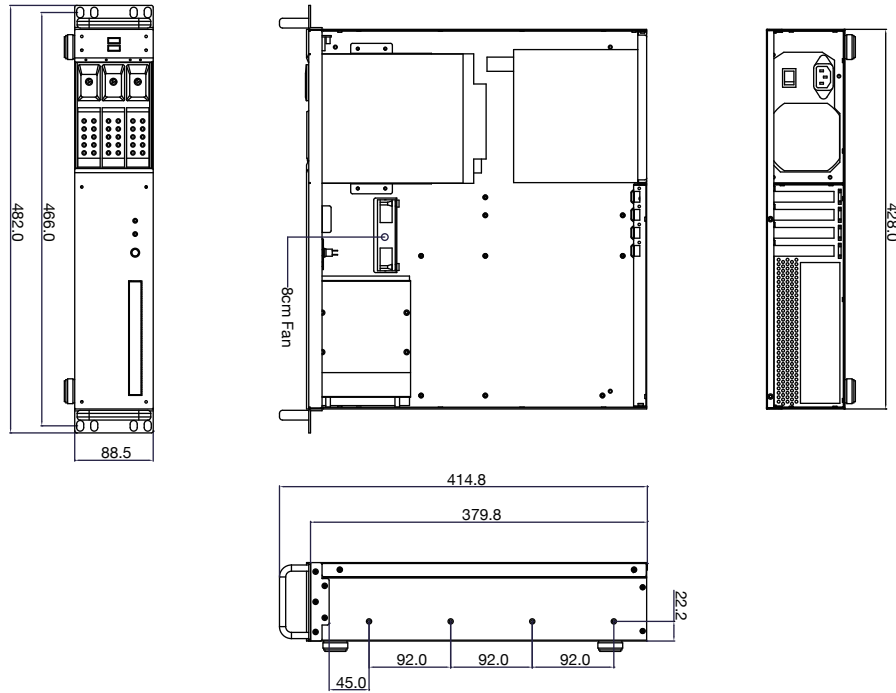

### Specifications

<b>Model Number</b>	<b>Switches</b>	<b>Front Connector</b>
D-230HN-T	Power	2x USB 3.0
<b>RoHS Compliance</b>	<b>Expansion Slots</b>	<b>Motherboard Size</b>
YES	4 (Low profile)	9.6 x 9.6 (microATX, mini-ITX)
<b>Form factor</b>	<b>Material of Front Bezel</b>	<b>Cooling Fan</b>
2 U	Aluminum	1x80mm
<b>Standard Drive Bays</b>	<b>Material of Handle</b>	<b>Dimensions (WxHxD)</b>
2.5" Drive (internal): 1 Hotswap 3.5": 3 3.5" Drive (internal): 1 Slim 5.25" Optical: 1	Aluminum	Width 18.98" ( 482.1 mm ) Height 3.48" ( 88.4 mm ) Depth 16.33" ( 414.8mm )
<b>Hotswap HDD Type:</b>	<b>Material of Main Chassis</b>	
3.5" SAS I/II & SATA I/II/III	SGCC 0.8mm	
<b>Indicators</b>	<b>Color of Main Chassis</b>	
Power, HDD	Black	

### Inside View

## Dimensions