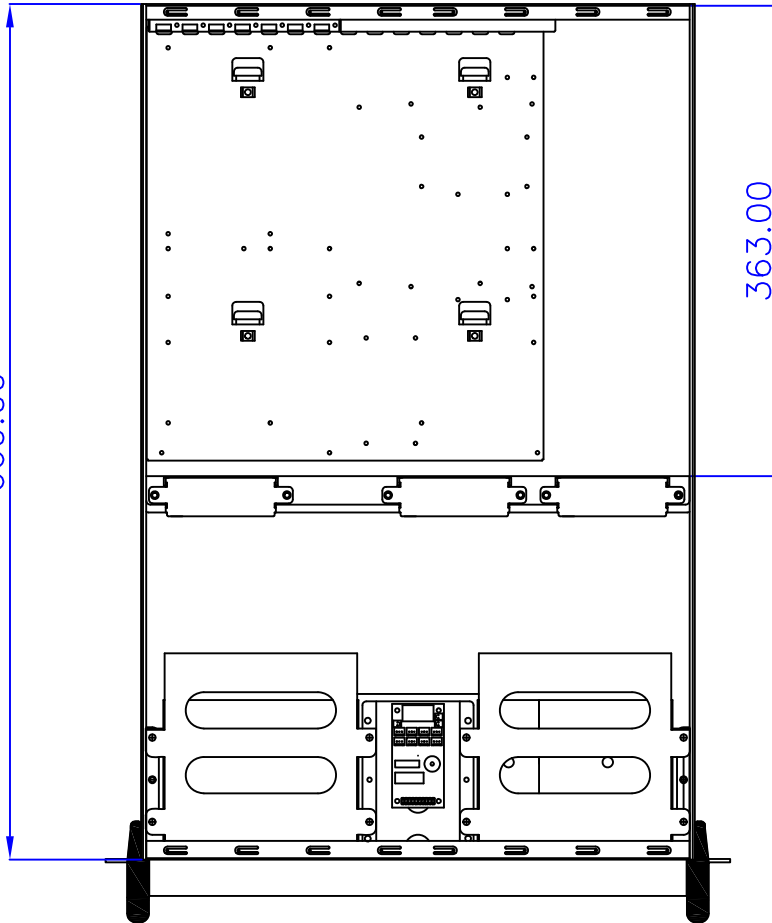

Model No	D-300L-B6SA
Ext Hot-swap Drive:	6
3.5" Drive:	2
Hid	3.5" x 1
M/B	12" x 13"
Fan	6cm x1 + 8cm x3 (6cm x1 Option)
Slot	x7 (L-type)

427.00

660.00

363.00

66.30

708.50

132.00

88.90