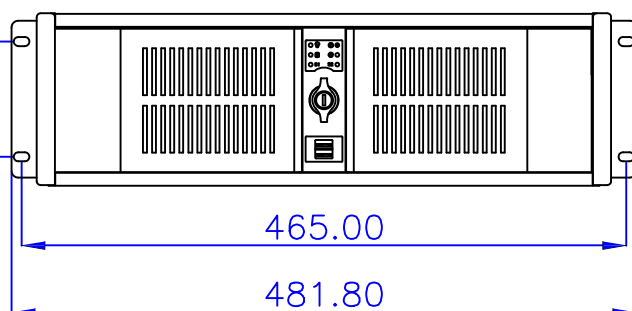

Model No	D-300L-B6SA
Ext Hot-swap Drive:	6
3.5" Drive:	2
Hid	3.5" x 1
M/B	12" x 13"
Fan	6cm x1 + 8cm x3 (6cm x1 Option)
Slot	x7 (L-type)

427.00

660.00

363.00

66.30

708.50

132.00

88.90