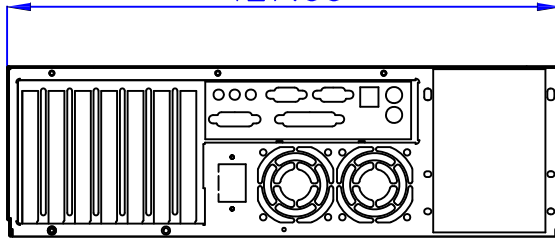

Model No	D-300L-B6SA
Ext Hot-swap Drive:	6
3.5" Drive:	2
Hid	3.5" x 1
M/B	12" x 13"
Fan	6cm x1 + 8cm x3 (6cm x1 Option)
Slot	x7 (L-type)

427.00

660.00

363.00

66.30

708.50

132.00

88.90