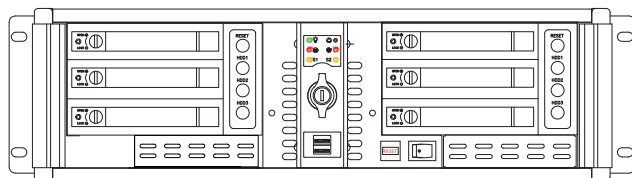

Model No	D-300L-B6SA
Ext Hot-swap Drive:	6
3.5" Drive:	2
Hid	3.5" x 1
M/B	12" x 13"
Fan	6cm x1 + 8cm x3 (6cm x1 Option)
Slot	x7 (L-type)

427.00

660.00

363.00

66.30

708.50

132.00

88.90