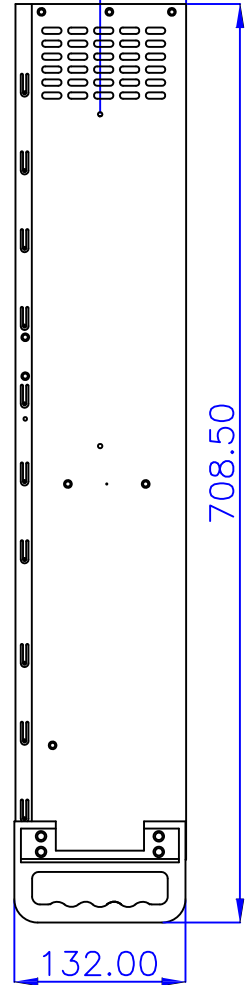

Model No	D-300L-B6SA
Ext Hot-swap Drive:	6
3.5" Drive:	2
Hid	3.5" x 1
M/B	12" x 13"
Fan	6cm x1 + 8cm x3 (6cm x1 Option)
Slot	x7 (L-type)

427.00

660.00

363.00

66.30

708.50

132.00

88.90