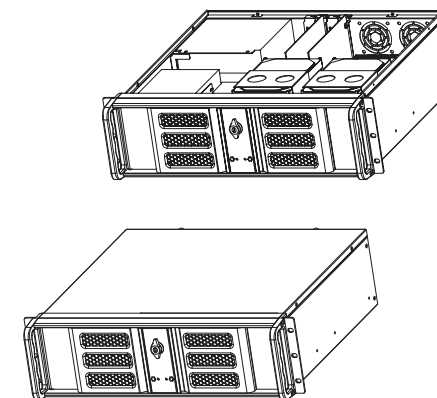

Model NO	D-313ASE-MATX
Ext	5.25"x2+3.5"x1
Hid	3.5"x4
M/B	9.6"x9.6"
Fan	12.0CMx1, 6CMx2(Option)
Slot	4
Rev	

Standard x 4

6.0cm x 2(optional)

PS2 Power

9.6" x 9.6" MATX

3.5" HDD x 4

USB 2.0 x 2

Power switch

Reset

Power LED

HDD LED

FIG. A
DIM. 24

NOTE:

1. 材质要求环保 (RoHS);
2. 机箱外表面粉烤黑色。

DATE	AL	SER	TIZ	REV	AD	HW	APP	BY
FINISH	SEE NOTE	0-6	0-6	0-6	0-6	0-6	0-6	0-6
DRAWN	Wbarts	10-02-06	0-08	0-08	0-08	0-08	0-08	0-08
DESIGN	Wbarts	10-02-06	0-08	0-08	0-08	0-08	0-08	0-08
CHECKER	---	---	---	---	---	---	---	---
APPROVED	---	---	---	---	---	---	---	---