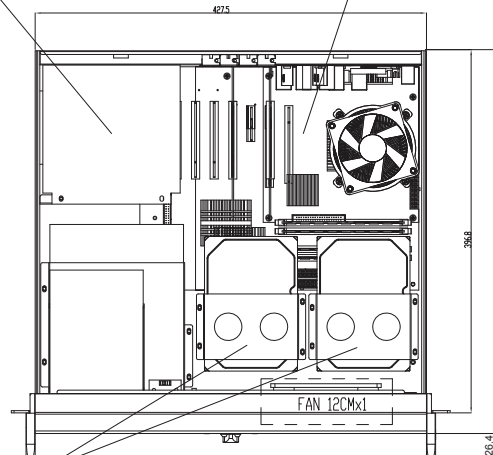

Model NO	D-313ASE-MATX
Ext	5.25"x2+3.5"x1
Hid	3.5"x4
M/B	9.6"x9.6"
Fan	12.0CMx1, 6CMx2(Option)
Slot	4
Rev	

Standard x 4

6.0cm x 2(optional)

PS2 Power

9.6" x 9.6" MATX

3.5" HDD x 4

USB 2.0 x 2

Power switch

Reset

Power LED

HDD LED

FIG. A
DIM. 24

NOTE:

1. 材质要求环保 (RoHS);
2. 机箱外表面粉烤黑色。

DATE	AL	SER	TIZ	REV	AD	HW	APP	BY
FINISH	SEE NOTE	0-6	0-6	0-6	0-6	0-6	0-6	0-6
DRAWN	Wbarts	10-02-06	0-08	0-08	0-08	0-08	0-08	0-08
DESIGN	Wbarts	10-02-06	0-08	0-08	0-08	0-08	0-08	0-08
CHECKER	---	---	---	---	---	---	---	---
APPROVED	---	---	---	---	---	---	---	---