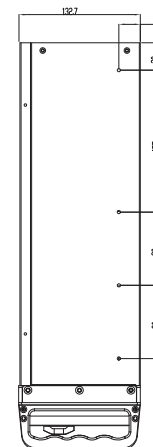

Model NO	D-313ASE-MATX
Ext	5.25"x2+3.5"x1
Hid	3.5"x4
M/B	9.6"x9.6"
Fan	12.0CMx1, 6CMx2(Option)
Slot	4
Rev	

Standard x 4

6.0cm x 2(optional)

PS2 Power

9.6" x 9.6" MATX

3.5" HDD x 4

USB 2.0 x 2

Power switch

Reset

Power LED

HDD LED

FIG. A
DIM. 24

NOTE:

1. 材质要求环保 (RoHS);
2. 机箱外表面粉烤黑色。

DATE	AL	SER	TIZ	REV	AD	HW	APP	BY
FINISH	SEE NOTE	0-6	0-6	0-6	0-6	0-6	0-6	0-6
DRAWN	Wbarts	10-02-06	0-08	0-08	0-08	0-08	0-08	0-08
DESIGN	Wbarts	10-02-06	0-08	0-08	0-08	0-08	0-08	0-08
CHECKER	---	---	---	---	---	---	---	---
APPROVED	---	---	---	---	---	---	---	---