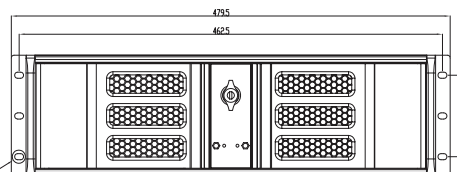

Model NO	D-313ASE-MATX
Ext	5.25"x2+3.5"x1
Hid	3.5"x4
M/B	9.6"x9.6"
Fan	12.0CMx1, 6CMx2(Option)
Slot	4
Rev	

Standard x 4

6.0cm x 2(optional)

PS2 Power

9.6" x 9.6" MATX

3.5" HDD x 4

USB 2.0 x 2

Power switch

Reset

Power LED

HDD LED

FIG. A
DIM. 24

NOTE:

1. 材质要求环保 (RoHS);
2. 机箱外表面粉烤黑色。

DATE	AL	SER	TIZ	REV	AD	HW	APP	BY
FINISH	SEE NOTE	0-6	0-6	0-6	0-6	0-6	0-6	0-6
DRAWN	Wbarts	10-02-06	0-08	0-08	0-08	0-08	0-08	0-08
DESIGN	Wbarts	10-02-06	0-08	0-08	0-08	0-08	0-08	0-08
CHECKER	---	---	---	---	---	---	---	---
APPROVED	---	---	---	---	---	---	---	---