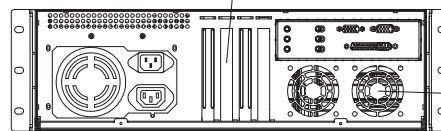

Model NO	D-313ASE-MATX
Ext	5.25"x2+3.5"x1
Hid	3.5"x4
M/B	9.6"x9.6"
Fan	12.0CMx1, 6CMx2(Option)
Slot	4
Rev	

Standard x 4

6.0cm x 2(optional)

PS2 Power

9.6" x 9.6" MATX

3.5" HDD x 4

USB 2.0 x 2

Power switch

Reset

Power LED

HDD LED

FIG. A
DIM. 24

NOTE:

1. 材质要求环保 (RoHS);
2. 机箱外表面粉烤黑色。

DATE	AL	SER	TIZ	REV	AD	HW	APP	BY
FINISH	SEE NOTE	0-6	0-6	0-6	0-6	0-6	0-6	0-6
DRAWN	Wbarts	10-02-06	0-08	0-08	0-08	0-08	0-08	0-08
DESIGN	Wbarts	10-02-06	0-08	0-08	0-08	0-08	0-08	0-08
CHECKER	---	---	---	---	---	---	---	---
APPROVED	---	---	---	---	---	---	---	---