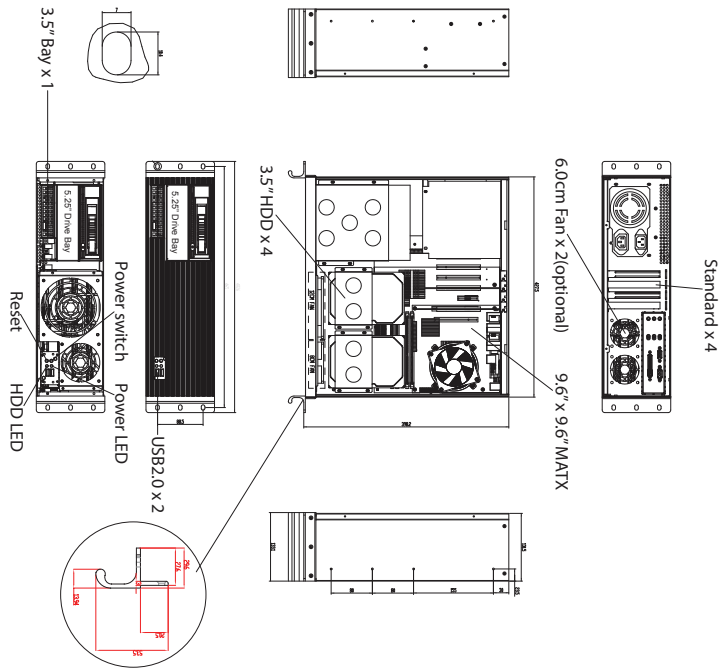

Specifications

Model Number	Supported PSU Type	Front Connector
D-313SE-MATX-M1	PS2	2x USB 2.0
RoHS Compliance	Expansion Slots	Motherboard Size
YES	4 (full height & up to 165mm deep with hdds installed)	9.6 x 9.6 (microATX, mini-ITX)
Form factor	Material of Front Bezel	Optional Fan:
3 U	Aluminum	120mm x1, 80mm x1, 60mm x2
Standard Drive Bays	Material of Handle	Dimensions (WxHxD)
3.5" Drives: 1 Hotswap 3.5": 1 3.5" Drive (internal): 4 5.25" Drives: 1	Aluminum	Width 19.00" (482.6 mm) Height 5.25" (133.3 mm) Depth 16.86" (428.2 mm)
Hotswap HDD Type:	Material of Main Chassis	
3.5" SAS I/II & SATA I/II/III	Zinc-Coated Steel	
Indicators	Color of Front Bezel	
Power, HDD	Black	
Switches	Color of Main Chassis	
Power, Reset	Black	

Dimensions

Ordering Information

Model	Description
D313SEMATX-M1BK	D-313SE-MATX-M1 with Black HDD Tray Handle
D313SEMATX-M1BL	D-313SE-MATX-M1 with Blue HDD Tray Handle
D313SEMATX-M1RD	D-313SE-MATX-M1 with Red HDD Tray Handle
D313SEMATX-M1SL	D-313SE-MATX-M1 with Silver HDD Tray Handle
D313SEMATX-M1PL	D-313SE-MATX-M1 with Lockable HDD Tray Handle