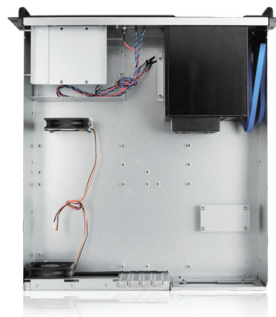

Inside View