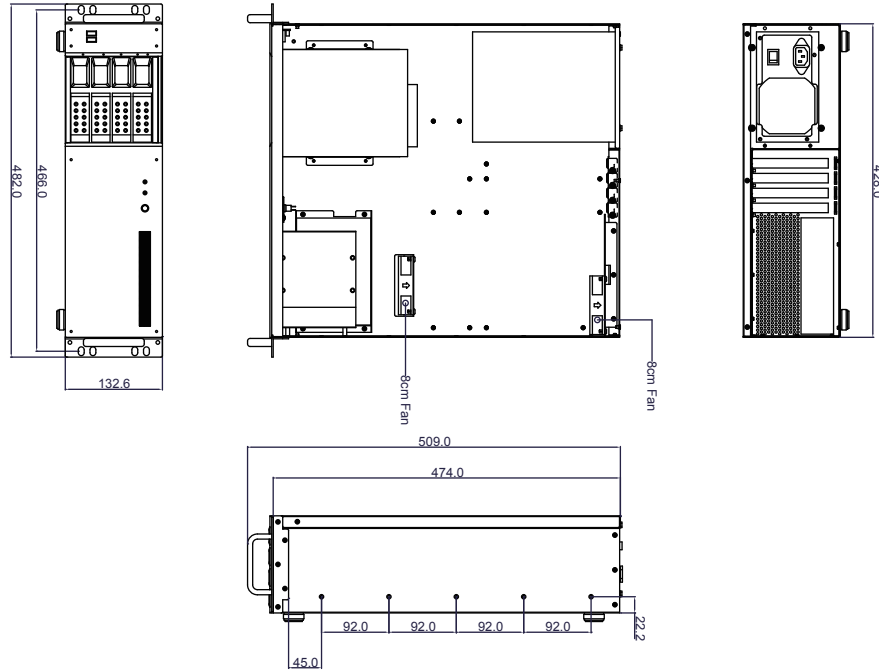

### Specifications

<b>Model Number</b>	<b>Material of Front Bezel</b>	<b>Optional Fan:</b>	
D-340HN-T	Aluminum	80mm x1	
<b>RoHS Compliance</b>	<b>Material of Handle</b>	<b>Dimensions (WxHxD)</b>	
YES	Aluminum	Width	18.98" ( 482.1 mm )
<b>Form factor</b>	<b>Material of Main Chassis</b>	Height	5.22" ( 132.6 mm )
3 U	SGCC 0.8mm	Depth	20.04" ( 509.0 mm )
<b>Standard Drive Bays</b>	<b>Color of Main Chassis</b>		
3.5" Drive (internal): 3 Slim 5.25" Optical: 1 Hotswap 3.5": 4	Black		
<b>Indicators</b>	<b>Front Connector</b>		
Power, HDD	2x USB 3.0		
<b>Switches</b>	<b>Motherboard Size</b>		
Power	12 x 9.6 (ATX, microATX)		
<b>Expansion Slots</b>	<b>Cooling Fan</b>		
4	2x80mm		

### Inside View

## Dimensions