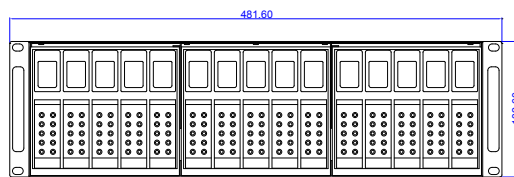

Model No	D-395-DE15
Ext	3.5" x 15
Hid	2.5" x2
M/B	12" x 10.5"
Fan	8cm x2.6cm x2(Option)
Slot	x7
Rev	2015/05/18

Standard

BPU-124DE-SS  
BPU-124V2-SS (need brackets)