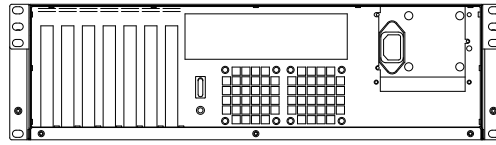

Model No	D-395-DE15
Ext	3.5" x 15
Hid	2.5" x2
M/B	12" x 10.5"
Fan	8cm x2.6cm x2(Option)
Slot	x7
Rev	2015/05/18

Standard

BPU-124DE-SS  
BPU-124V2-SS (need brackets)