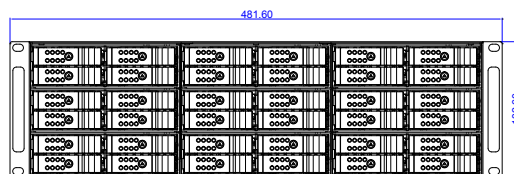

Model No	D-395-DE15
Ext	3.5" x 15
Hid	2.5" x2
M/B	12" x 10.5"
Fan	8cm x2.6cm x2(Option)
Slot	x7
Rev	2015/05/18

Standard

BPU-124DE-SS  
BPU-124V2-SS (need brackets)