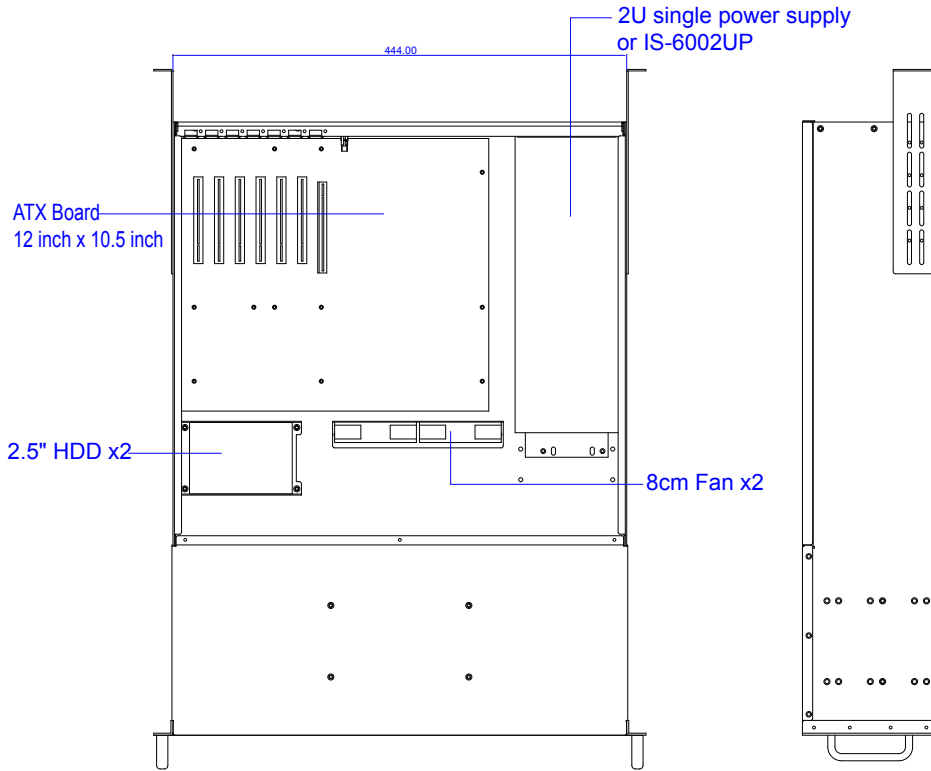

Model No	D-395-DE15
Ext	3.5" x 15
Hid	2.5" x2
M/B	12" x 10.5"
Fan	8cm x2.6cm x2(Option)
Slot	x7
Rev	2015/05/18

Standard

BPU-124DE-SS  
BPU-124V2-SS (need brackets)