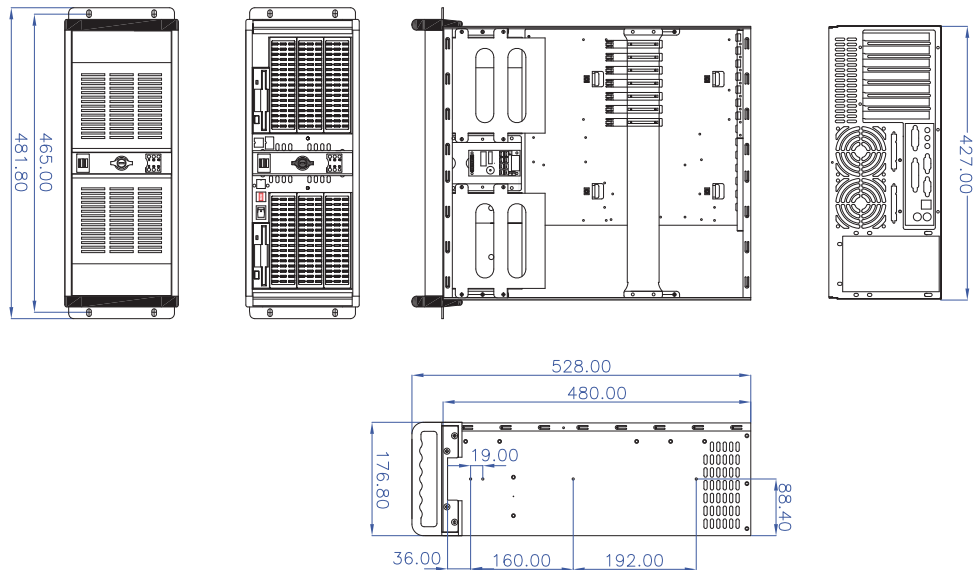

Specifications

Model Number	Expansion Slots	Front Connector	
D-400-6	7	2x USB 2.0	
RoHS Compliance	Security	Air Filter	
YES	Front Bezel Key Lock	Removable & Washable	
Form factor	Material of Front Bezel	Motherboard Size	
4 U	Aluminum alloy	12 x 9.6 (ATX, microATX)	
Standard Drive Bays	Material of Handle	Cooling Fan	
3.5" Drives: 2 5.25" Drives: 6 3.5" Drive (internal): 2	SECC Zinc-Coated Steel	1x80mm	
Indicators	Material of Main Chassis	Optional Fan:	
Power, HDD, Temperature, Fan (Fan/Temp require sensor board TC-ISF08)	1.2mm SECC Zinc-Coated Steel (Japan Made)	80mm x1	
Switches	Color of Front Bezel	Dimensions (WxHxD)	
Power, Reset	Black	Width	19.00" (482.6 mm)
		Height	7.00" (177.8 mm)
		Depth	20.80" (528.3 mm)
Supported PSU Type	Color of Main Chassis		
PS2, Mini Redundant	Black		

Dimensions

Ordering Information

Model	Description
D-400-6	D-400-6 with Black Bezel
D-400-6-BLUE	D-400-6 with Blue Bezel
D-400-6-RED	D-400-6 with Red Bezel
D-400-6-SILVER	D-400-6 with Silver Bezel

Compatible Power