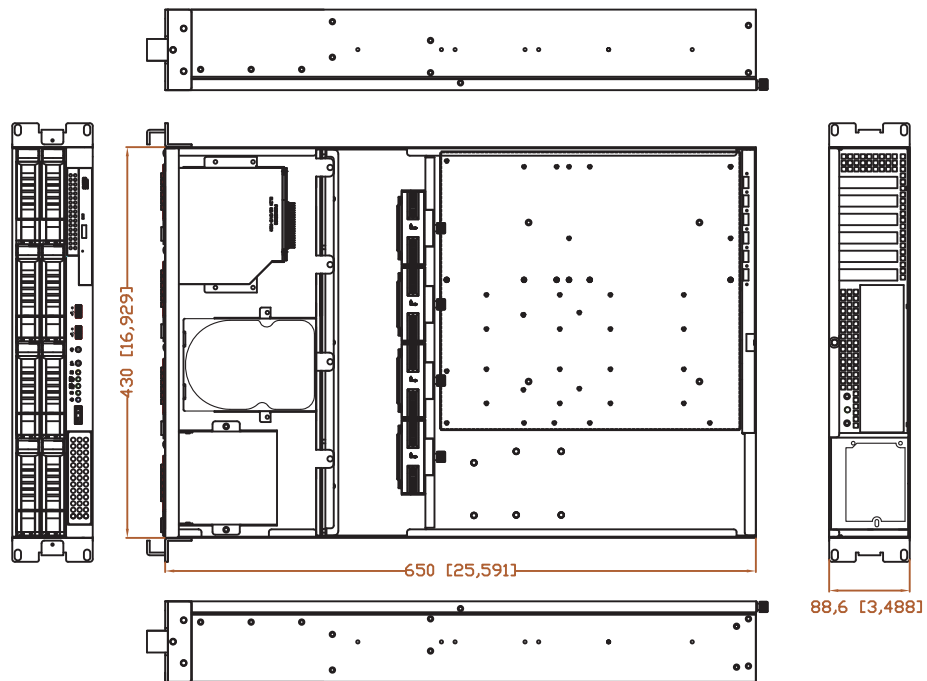

Dimensions

Ordering Information

Model	Description
E2M8	2U 8-Bay Storage Server Rackmount Chassis

Compatible Power

PSU Model	Description
IS-2U35PD8	IS 2U 80PLUS 350W
IS-2U46PD8	IS 2U 80PLUS 460W
IX-1300R2UPD8	2U 1300W 80+ Platinum Redundant
IX-1600R2UPD8	IS 1U 2U 1600W 80+ Platinum Redundant500W
IX-750S2UPD8G	IS 1U 2U 750W 80+ Gold Redundant500W

Optional Accessories

Category	Model
Sliding Rail Kit	TC-RAIL Series Sliding Rail Kit