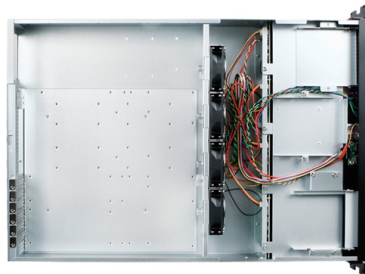

Inside View

Rear View