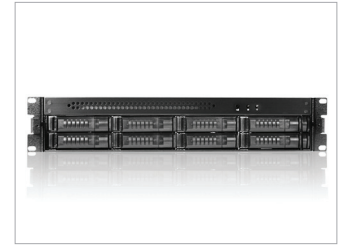

iStarUSA[®]
Powered by iStarUSA[®] Group

Product Quick Guide

Model Number: EA-3M16EXP-JB
3U Rackmount Chassis

Hardware Guide

1. Alumium handle
2. Reset button
3. Fan LED
4. Power indicator
5. Power switch
6. Hotswap 3.5" x 16
7. For 3U Power supply
8. Expansion slot x 4
9. For 5.25" Drive
10. 80mm Hotswap Fan x 4

Front View

Rear View

Top View

Optional/ Related Items

zAGE-D-8788-SI
Mini SAS x4 Device
Adapter

TC-Rail-20
20" Sliding Rail Kit for Most
Rackmount Chassis

EA-2M12EXP-JB
2U 12-Bay Rackmount
chassis

EA-2M8EXP-JB
2U 8-Bay Rackmount
chassis

EA-1M4EXP-JB
1U 4-Bay Rackmount
chassis

EA-4M20-JB
4U 20-Bay Rackmount
chassis

EA-4M20EXP-JB
4U 20-Bay Rackmount
chassis

EA-4M24EXP-JB
4U 24-Bay Rackmount
chassis