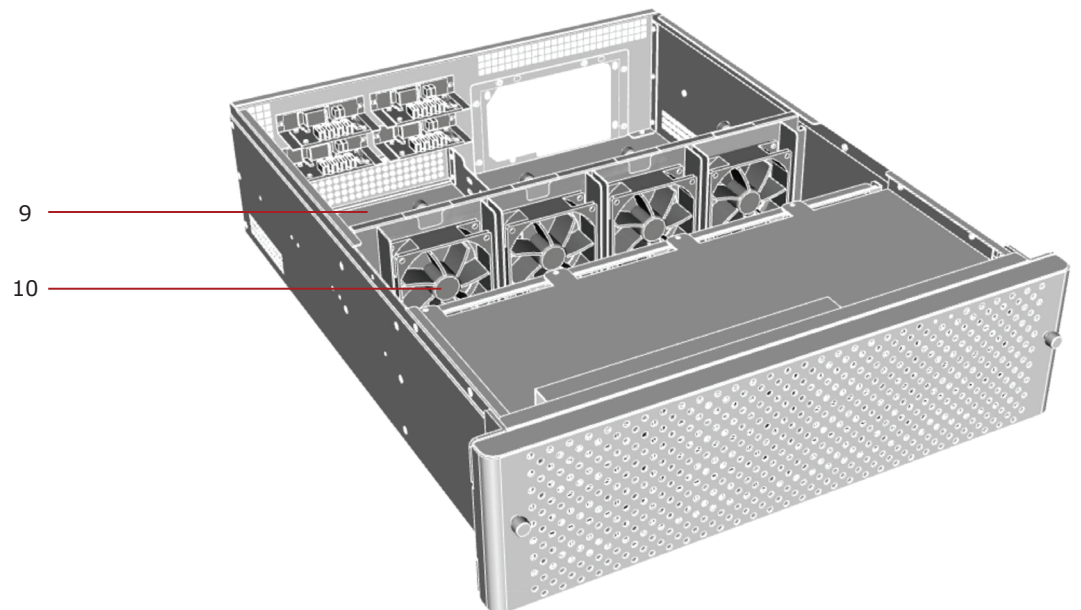

iStarUSA[®]
Powered by iStarUSA[®] Group

Product Quick Guide

Model Number: EA-3M16EXP-JB
3U Rackmount Chassis

Hardware Guide

1. Alumium handle
2. Reset button
3. Fan LED
4. Power indicator
5. Power switch
6. Hotswap 3.5" x 16
7. For 3U Power supply
8. Expansion slot x 4
9. For 5.25" Drive
10. 80mm Hotswap Fan x 4

Front View

Rear View

Top View

Optional/ Related Items

zAGE-D-8788-SI
Mini SAS x4 Device
Adapter

TC-Rail-20
20" Sliding Rail Kit for Most
Rackmount Chassis

EA-2M12EXP-JB
2U 12-Bay Rackmount
chassis

EA-2M8EXP-JB
2U 8-Bay Rackmount
chassis

EA-1M4EXP-JB
1U 4-Bay Rackmount
chassis

EA-4M20-JB
4U 20-Bay Rackmount
chassis

EA-4M20EXP-JB
4U 20-Bay Rackmount
chassis

EA-4M24EXP-JB
4U 24-Bay Rackmount
chassis