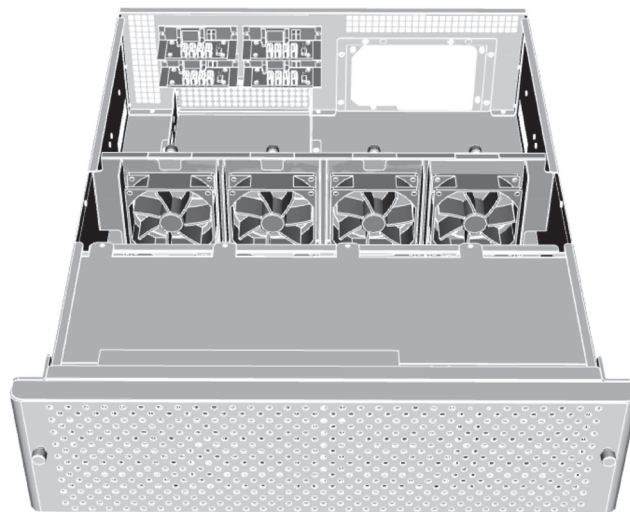

iStarUSA[®]
Powered by iStarUSA[®] Group

Product Quick Guide

Model Number: EA-3M16EXP-JB
3U Rackmount Chassis

Hardware Guide

1. Alumium handle
2. Reset button
3. Fan LED
4. Power indicator
5. Power switch
6. Hotswap 3.5" x 16
7. For 3U Power supply
8. Expansion slot x 4
9. For 5.25" Drive
10. 80mm Hotswap Fan x 4

Front View

Rear View

Top View

Optional/ Related Items

zAGE-D-8788-SI
Mini SAS x4 Device
Adapter

TC-Rail-20
20" Sliding Rail Kit for Most
Rackmount Chassis

EA-2M12EXP-JB
2U 12-Bay Rackmount
chassis

EA-2M8EXP-JB
2U 8-Bay Rackmount
chassis