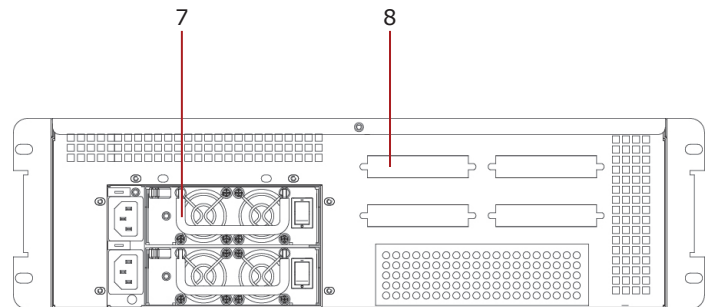

iStarUSA[®]
Powered by iStarUSA[®] Group

Product Quick Guide

Model Number: EA-3M16EXP-JB
3U Rackmount Chassis

Hardware Guide

1. Alumium handle
2. Reset button
3. Fan LED
4. Power indicator
5. Power switch
6. Hotswap 3.5" x 16
7. For 3U Power supply
8. Expansion slot x 4
9. For 5.25" Drive
10. 80mm Hotswap Fan x 4

Front View

Rear View

Top View

Optional/ Related Items

zAGE-D-8788-SI
Mini SAS x4 Device
Adapter

TC-Rail-20
20" Sliding Rail Kit for Most
Rackmount Chassis

EA-2M12EXP-JB
2U 12-Bay Rackmount
chassis

EA-2M8EXP-JB
2U 8-Bay Rackmount
chassis