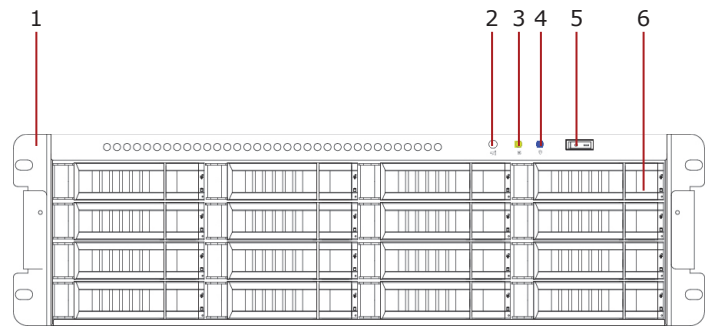

iStarUSA[®]
Powered by iStarUSA[®] Group

Product Quick Guide

Model Number: EA-3M16EXP-JB
3U Rackmount Chassis

Hardware Guide

1. Alumium handle
2. Reset button
3. Fan LED
4. Power indicator
5. Power switch
6. Hotswap 3.5" x 16
7. For 3U Power supply
8. Expansion slot x 4
9. For 5.25" Drive
10. 80mm Hotswap Fan x 4

Front View

Rear View

Top View

Optional/ Related Items

zAGE-D-8788-SI
Mini SAS x4 Device
Adapter

TC-Rail-20
20" Sliding Rail Kit for Most
Rackmount Chassis

EA-2M12EXP-JB
2U 12-Bay Rackmount
chassis

EA-2M8EXP-JB
2U 8-Bay Rackmount
chassis