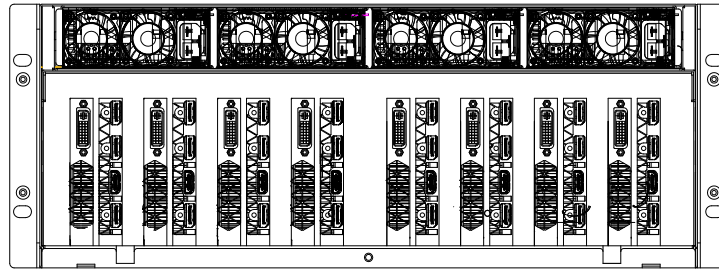

# iStarUSA®

Model No	
Ext	N/A
Hid	N/A
M/B	For 8 GPUs
Fan	12CM FAN X 2
Slot	8 GPUs
Rev	

Front LCD / 2 Buttons