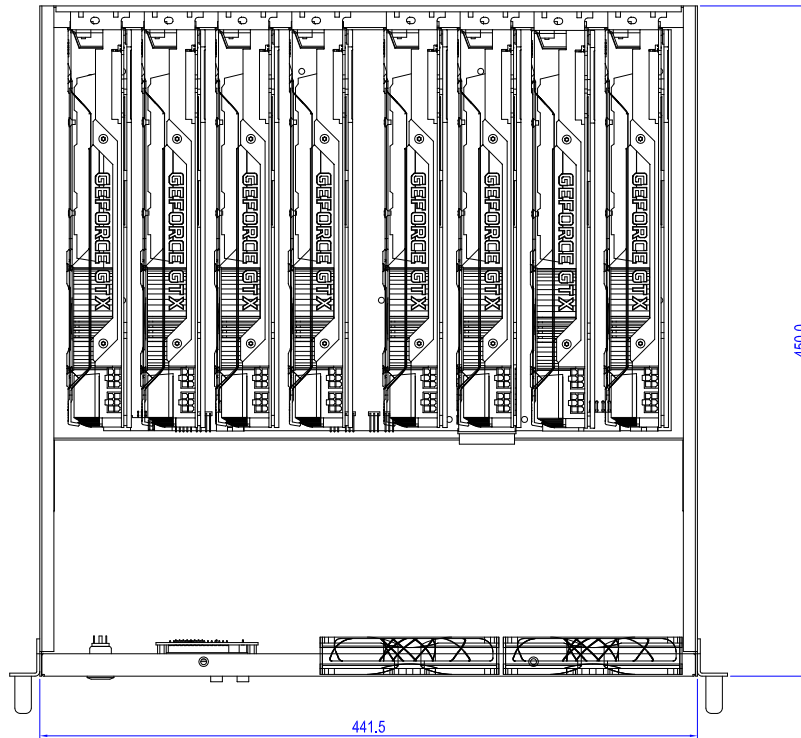

# iStarUSA®

Model No	
Ext	N/A
Hid	N/A
M/B	For 8 GPUs
Fan	12CM FAN X 2
Slot	8 GPUs
Rev	

Front LCD / 2 Buttons