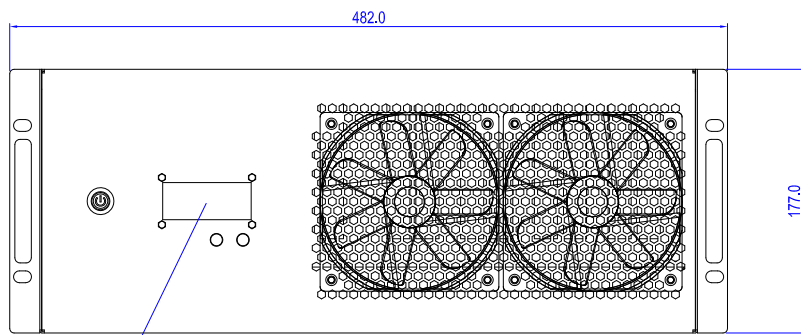

# iStarUSA®

Model No	
Ext	N/A
Hid	N/A
M/B	For 8 GPUs
Fan	12CM FAN X 2
Slot	8 GPUs
Rev	

Front LCD / 2 Buttons