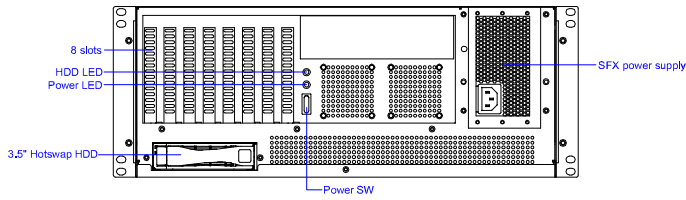

Model No.	G-405
Ext	slim ODD +3.5" HDD(hotswap)
Hid	3.5" HDD x 1(hotswap)
M/B	12" x 13"
Fan	12CM x 3 /12CM x 1 +240 Radiator
Slot	x8
Rev.	20200214

REVISIONS			
REV.	DESCRIPTION	DATE	BY

Open

Open

PROPRIETARY AND CONFIDENTIAL
THE INFORMATION CONTAINED IN THIS
DRAWING IS THE SOLE PROPERTY OF
ISG INDUSTRIAL . ANY
REPRODUCTION IN PART OR AS A WHOLE
WITHOUT THE WRITTEN PERMISSION OF
ISG INDUSTRIAL IS
PROHIBITED.