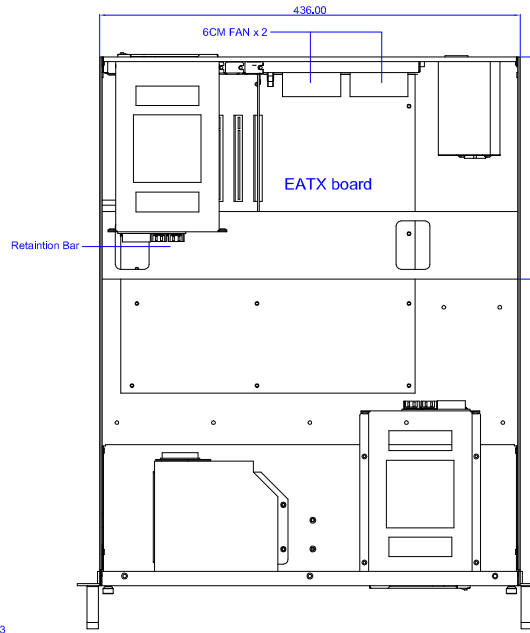

Model No.	G-405
Ext	slim ODD +3.5" HDD(hotswap)
Hid	3.5" HDD x 1(hotswap)
M/B	12" x 13"
Fan	12CM x 3 /12CM x 1 +240 Radiator
Slot	x8
Rev.	20200214

REVISIONS			
REV.	DESCRIPTION	DATE	BY

Open

Open

PROPRIETARY AND CONFIDENTIAL
THE INFORMATION CONTAINED IN THIS
DRAWING IS THE SOLE PROPERTY OF
ISG INDUSTRIAL . ANY
REPRODUCTION IN PART OR AS A WHOLE
WITHOUT THE WRITTEN PERMISSION OF
ISG INDUSTRIAL IS
PROHIBITED.

		DIMENSIONS ARE IN MM TOLERANCES: FRACTIONAL ± ANGULAR: MACH ± BEND ± TWO PLACE DECIMAL ± THREE PLACE DECIMAL ±		NAME	DATE
			DRAWN		
			CHECKED		
			ENG APPR.		
			MFG APPR.		
			Q.A.		
			COMMENTS:		
NEXT ASSY	USED ON	FINISH			
BY	UA				

iStarUSA®

SIZE	DWG. NO.	REV.
A	Draw1	
SCALE:1:1	WEIGHT:	SHEET 1 OF 1