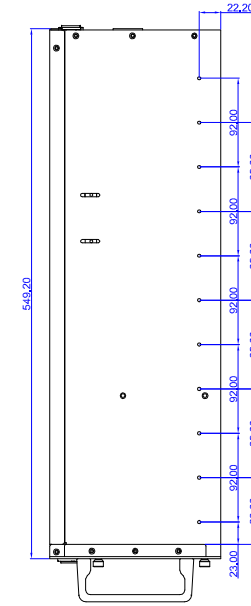

Model No.	G-405
Ext	slim ODD +3.5" HDD(hotswap)
Hid	3.5" HDD x 1(hotswap)
M/B	12" x 13"
Fan	12CM x 3 /12CM x 1 +240 Radiator
Slot	x8
Rev.	20200214

REVISIONS			
REV.	DESCRIPTION	DATE	BY

Open

Open

PROPRIETARY AND CONFIDENTIAL
THE INFORMATION CONTAINED IN THIS
DRAWING IS THE SOLE PROPERTY OF
ISG INDUSTRIAL . ANY
REPRODUCTION IN PART OR AS A WHOLE
WITHOUT THE WRITTEN PERMISSION OF
ISG INDUSTRIAL IS
PROHIBITED.

		DIMENSIONS ARE IN MM TOLERANCES: FRACTIONAL ± ANGULAR: MACH ± BEND ± TWO PLACE DECIMAL ± THREE PLACE DECIMAL ±		NAME	DATE
			DRAWN		
			CHECKED		
			ENG APPR.		
			MFG APPR.		
			Q.A.		
			COMMENTS:		
NEXT ASSY	USED ON	FINISH			
BY	UA				

iStarUSA®

SIZE	DWG. NO.	REV.
A	Draw1	
SCALE:1:1	WEIGHT:	SHEET 1 OF 1