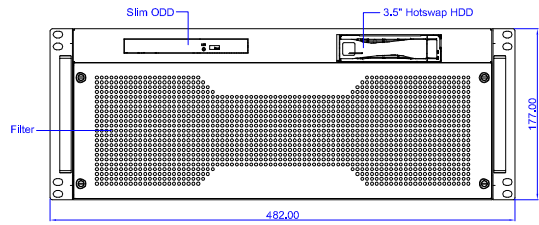

Model No.	G-405
Ext	slim ODD +3.5" HDD(hotswap)
Hid	3.5" HDD x 1(hotswap)
M/B	12" x 13"
Fan	12CM x 3 /12CM x 1 +240 Radiator
Slot	x8
Rev.	20200214

REVISIONS			
REV.	DESCRIPTION	DATE	BY

Open

Open

PROPRIETARY AND CONFIDENTIAL
THE INFORMATION CONTAINED IN THIS
DRAWING IS THE SOLE PROPERTY OF
ISG INDUSTRIAL . ANY
REPRODUCTION IN PART OR AS A WHOLE
WITHOUT THE WRITTEN PERMISSION OF
ISG INDUSTRIAL IS
PROHIBITED.

		DIMENSIONS ARE IN MM TOLERANCES: FRACTIONAL ± ANGULAR: MACH ± BEND ± TWO PLACE DECIMAL ± THREE PLACE DECIMAL ±		NAME	DATE
			DRAWN		
			CHECKED		
			ENG APPR.		
			MFG APPR.		
			Q.A.		
			COMMENTS:		
NEXT ASSY	USED ON	FINISH			
BY	UA				

iStarUSA®

SIZE	DWG. NO.	REV.
A	Draw1	
SCALE:1:1	WEIGHT:	SHEET 1 OF 1