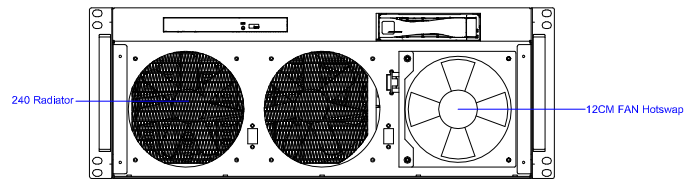

Model No.	G-405
Ext	slim ODD +3.5" HDD(hotswap)
Hid	3.5" HDD x 1(hotswap)
M/B	12" x 13"
Fan	12CM x 3 /12CM x 1 +240 Radiator
Slot	x8
Rev.	20200214

REVISIONS			
REV.	DESCRIPTION	DATE	BY

Open

Open

PROPRIETARY AND CONFIDENTIAL
THE INFORMATION CONTAINED IN THIS
DRAWING IS THE SOLE PROPERTY OF
ISG INDUSTRIAL . ANY
REPRODUCTION IN PART OR AS A WHOLE
WITHOUT THE WRITTEN PERMISSION OF
ISG INDUSTRIAL IS
PROHIBITED.