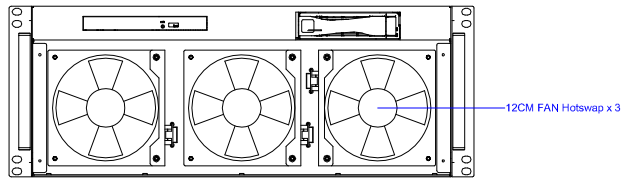

Model No.	G-405
Ext	slim ODD +3.5" HDD(hotswap)
Hid	3.5" HDD x 1(hotswap)
M/B	12" x 13"
Fan	12CM x 3 /12CM x 1 +240 Radiator
Slot	x8
Rev.	20200214

REVISIONS			
REV.	DESCRIPTION	DATE	BY

Open

Open

PROPRIETARY AND CONFIDENTIAL
THE INFORMATION CONTAINED IN THIS
DRAWING IS THE SOLE PROPERTY OF
ISG INDUSTRIAL . ANY
REPRODUCTION IN PART OR AS A WHOLE
WITHOUT THE WRITTEN PERMISSION OF
ISG INDUSTRIAL IS
PROHIBITED.

		DIMENSIONS ARE IN MM TOLERANCES: FRACTIONAL ± ANGULAR: MACH ± BEND ± TWO PLACE DECIMAL ± THREE PLACE DECIMAL ±		NAME	DATE
			DRAWN		
			CHECKED		
			ENG APPR.		
			MFG APPR.		
			Q.A.		
			COMMENTS:		
NEXT ASSY	USED ON	FINISH			
BY	UA				