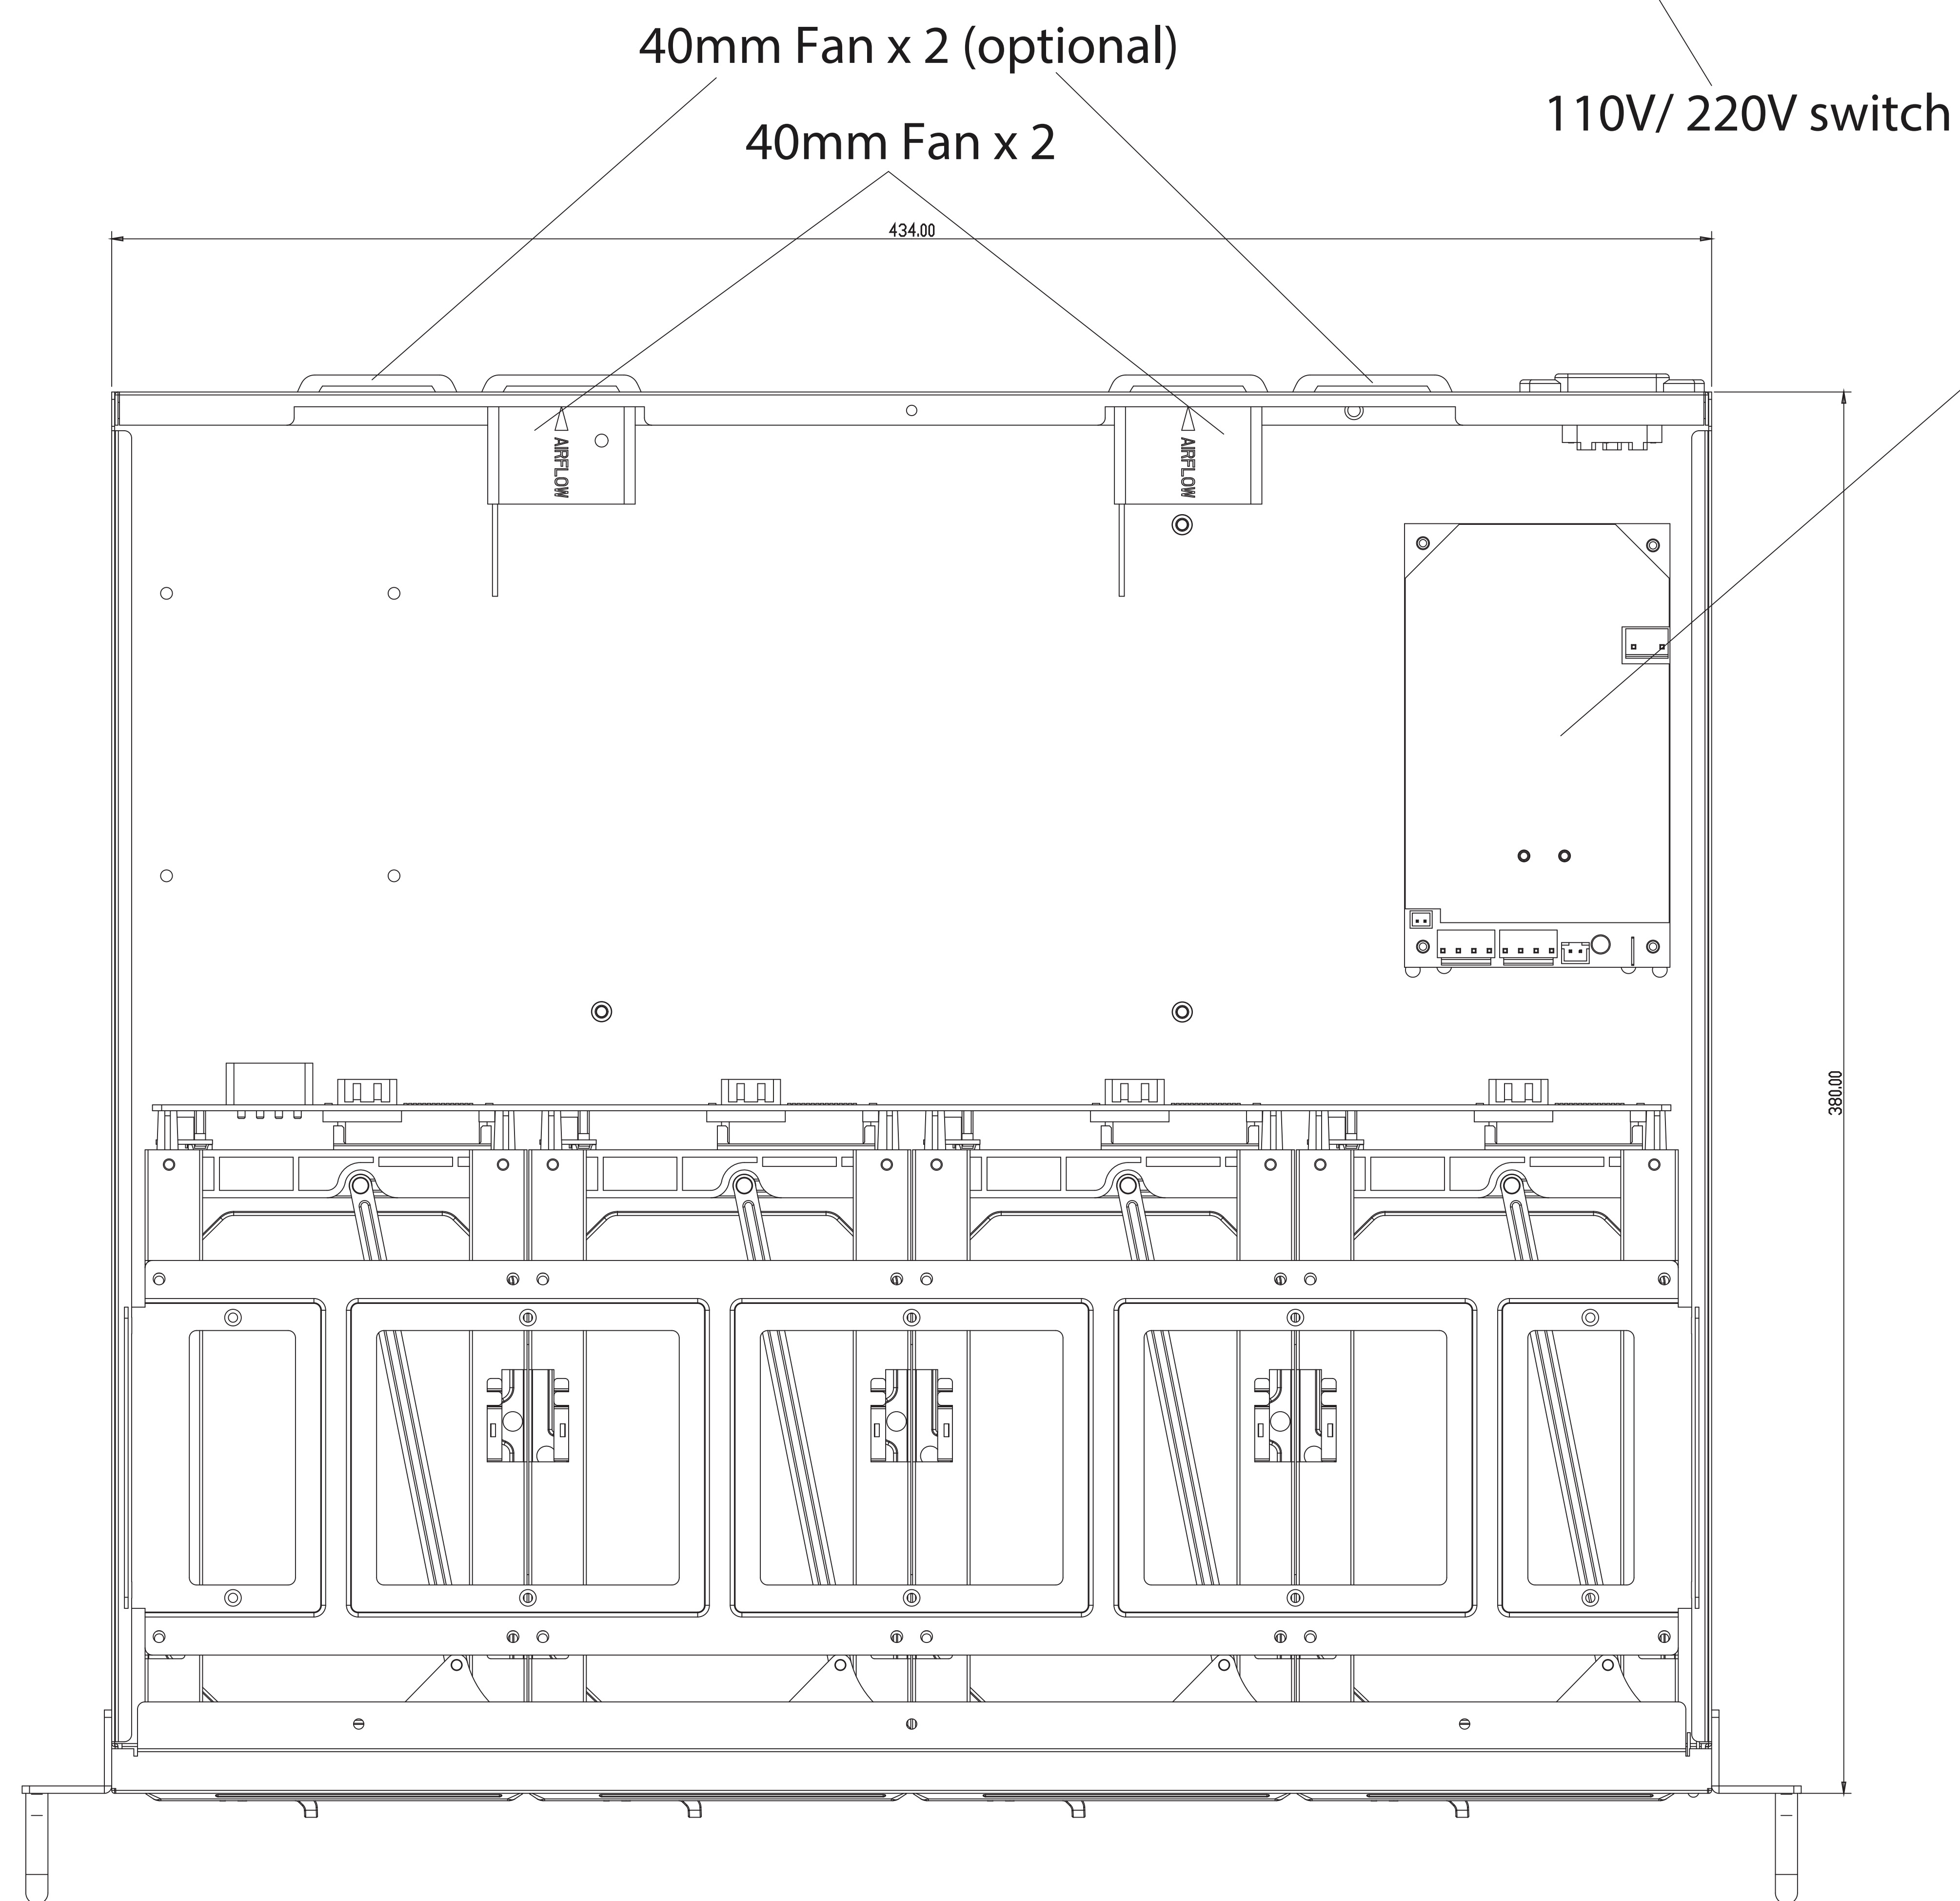

Model NO	M-140-JB
Ext	3.5"x4
Hid	N/A
M/B	Centronics x 1
Fan	4.0CMx2 (Optional)
Slot	N/A
Rev	

150W Open frame power