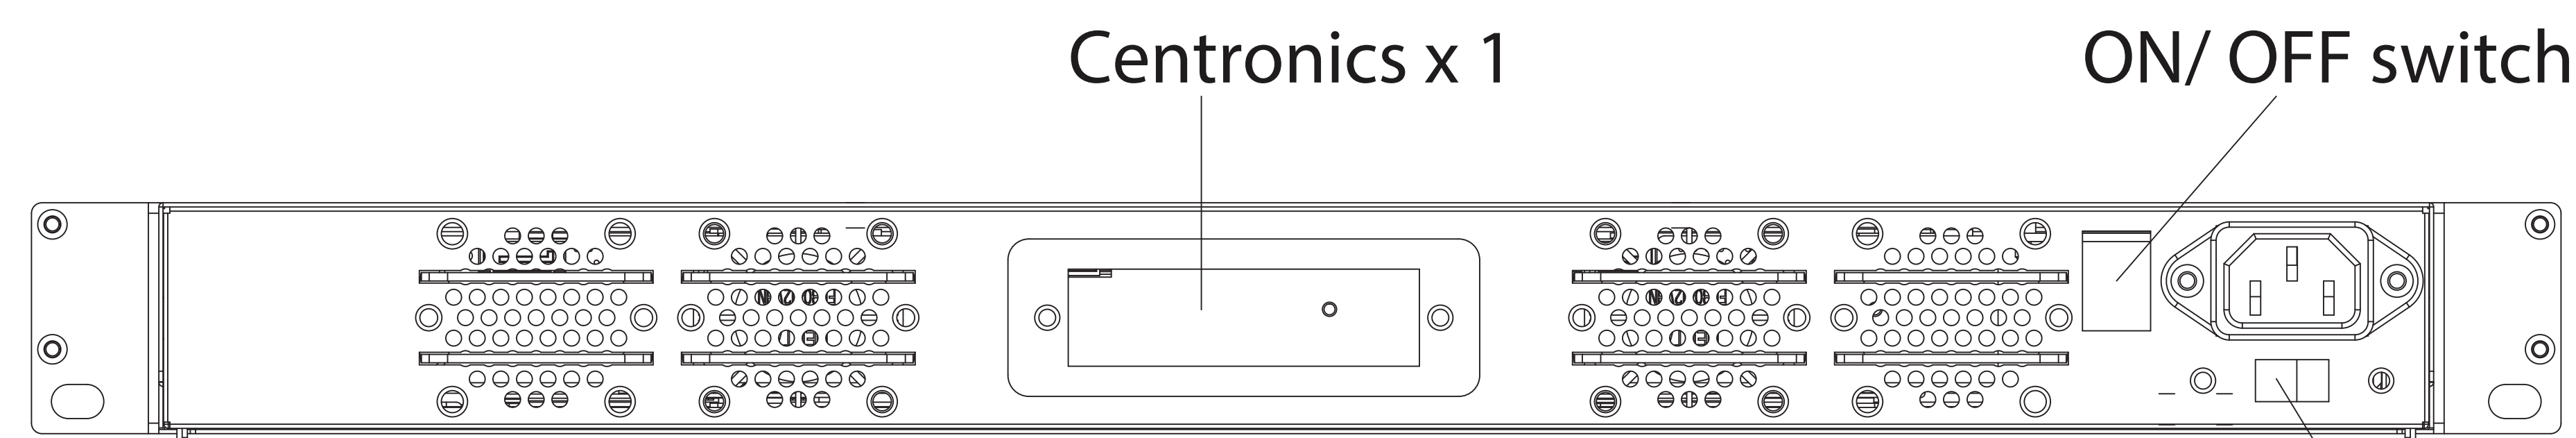

Model NO	M-140-JB
Ext	3.5"x4
Hid	N/A
M/B	Centronics x 1
Fan	4.0CMx2 (Optional)
Slot	N/A
Rev	

150W Open frame power