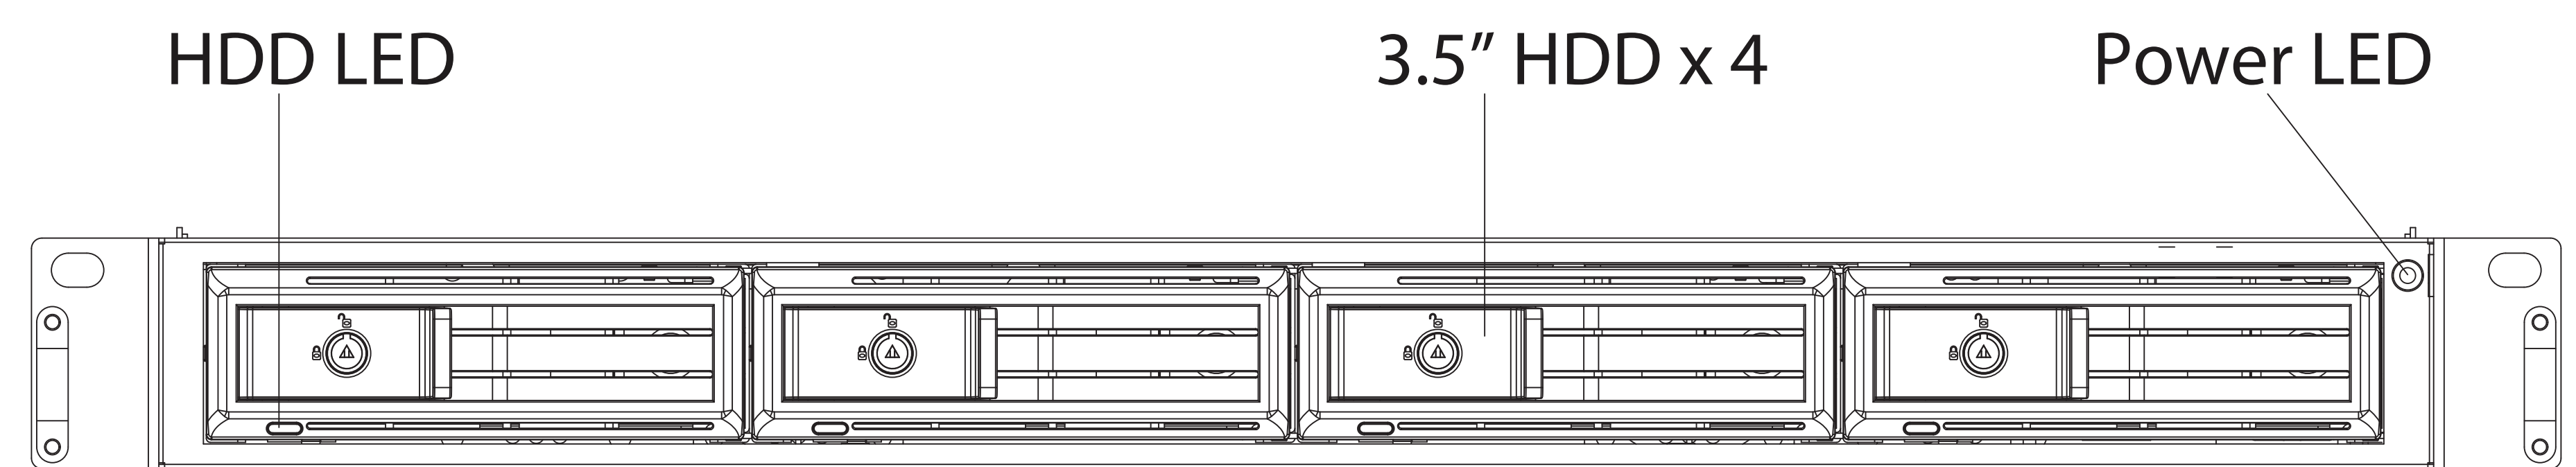

Model NO	M-140-JB
Ext	3.5"x4
Hid	N/A
M/B	Centronics x 1
Fan	4.0CMx2 (Optional)
Slot	N/A
Rev	

150W Open frame power