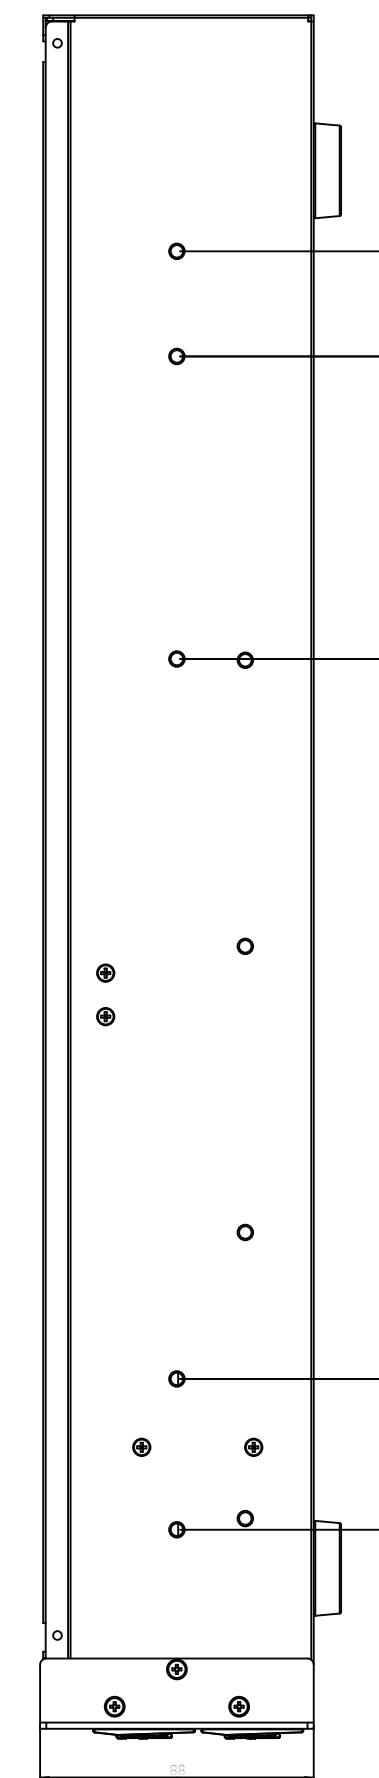

iStarUSA®

Powered by iStarUSA® Group

Model NO | M-280-JB

Ext | 3.5" x 8 5.25" x 1

Hid | N/A

M/B | Centronics x 2

Fan | 8.0CMx3

Slot | N/A

Rev |

Centronics x 2

5.25" Ext. Bay

PS2 or mini redundant power

80mm Fan x 3

Power switch & Power LED

3.5" HDD x 8

HDD LED