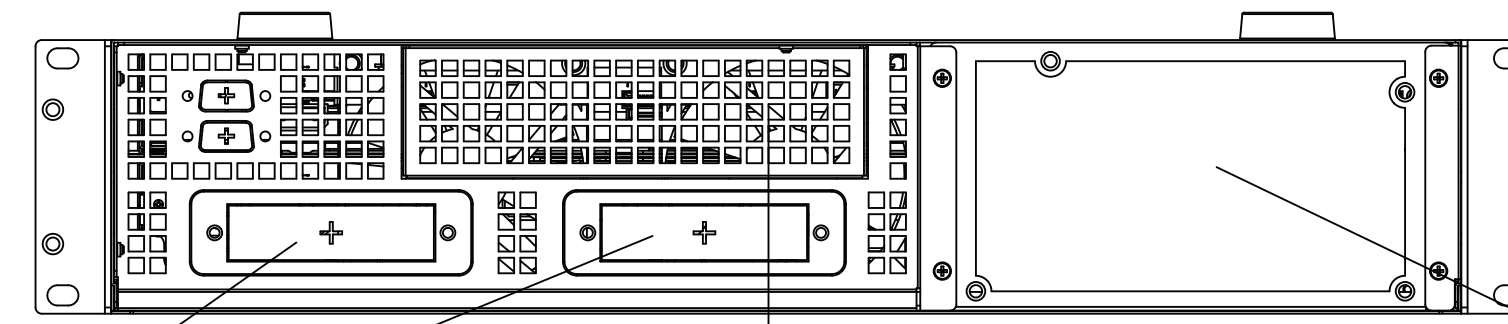

iStarUSA®

Powered by iStarUSA® Group

Model NO | M-280-JB

Ext | 3.5" x 8 5.25" x 1

Hid | N/A

M/B | Centronics x 2

Fan | 8.0CMx3

Slot | N/A

Rev |

Centronics x 2

5.25" Ext. Bay

PS2 or mini redundant power

80mm Fan x 3

Power switch & Power LED

3.5" HDD x 8

HDD LED