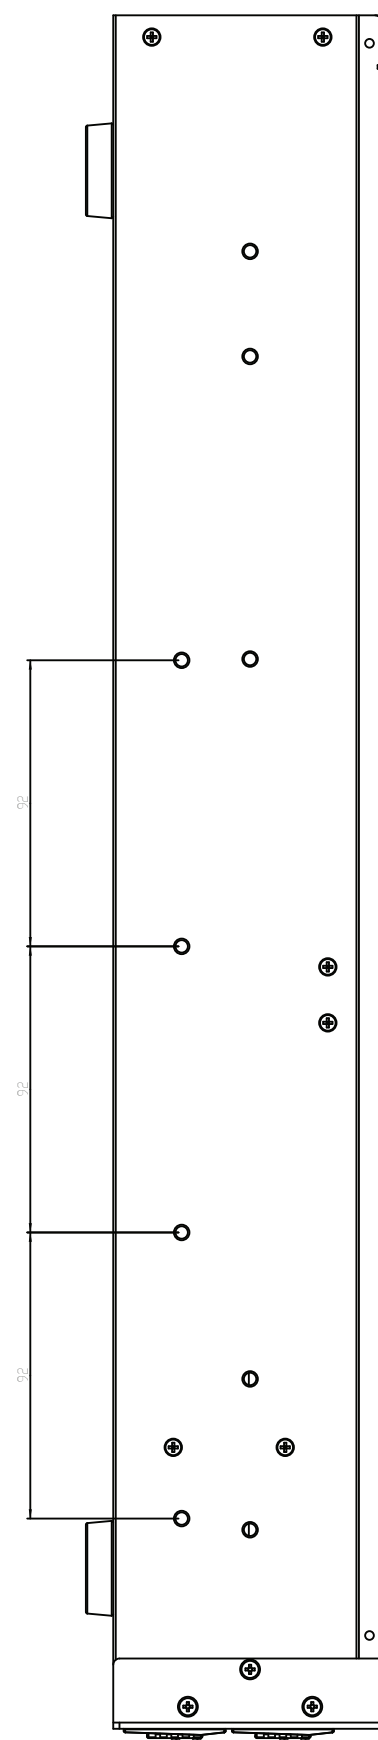

iStarUSA®

Powered by iStarUSA® Group

Model NO | M-280-JB

Ext | 3.5" x 8 5.25" x 1

Hid | N/A

M/B | Centronics x 2

Fan | 8.0CMx3

Slot | N/A

Rev |

Centronics x 2

5.25" Ext. Bay

PS2 or mini redundant power

80mm Fan x 3

Power switch & Power LED

3.5" HDD x 8

HDD LED