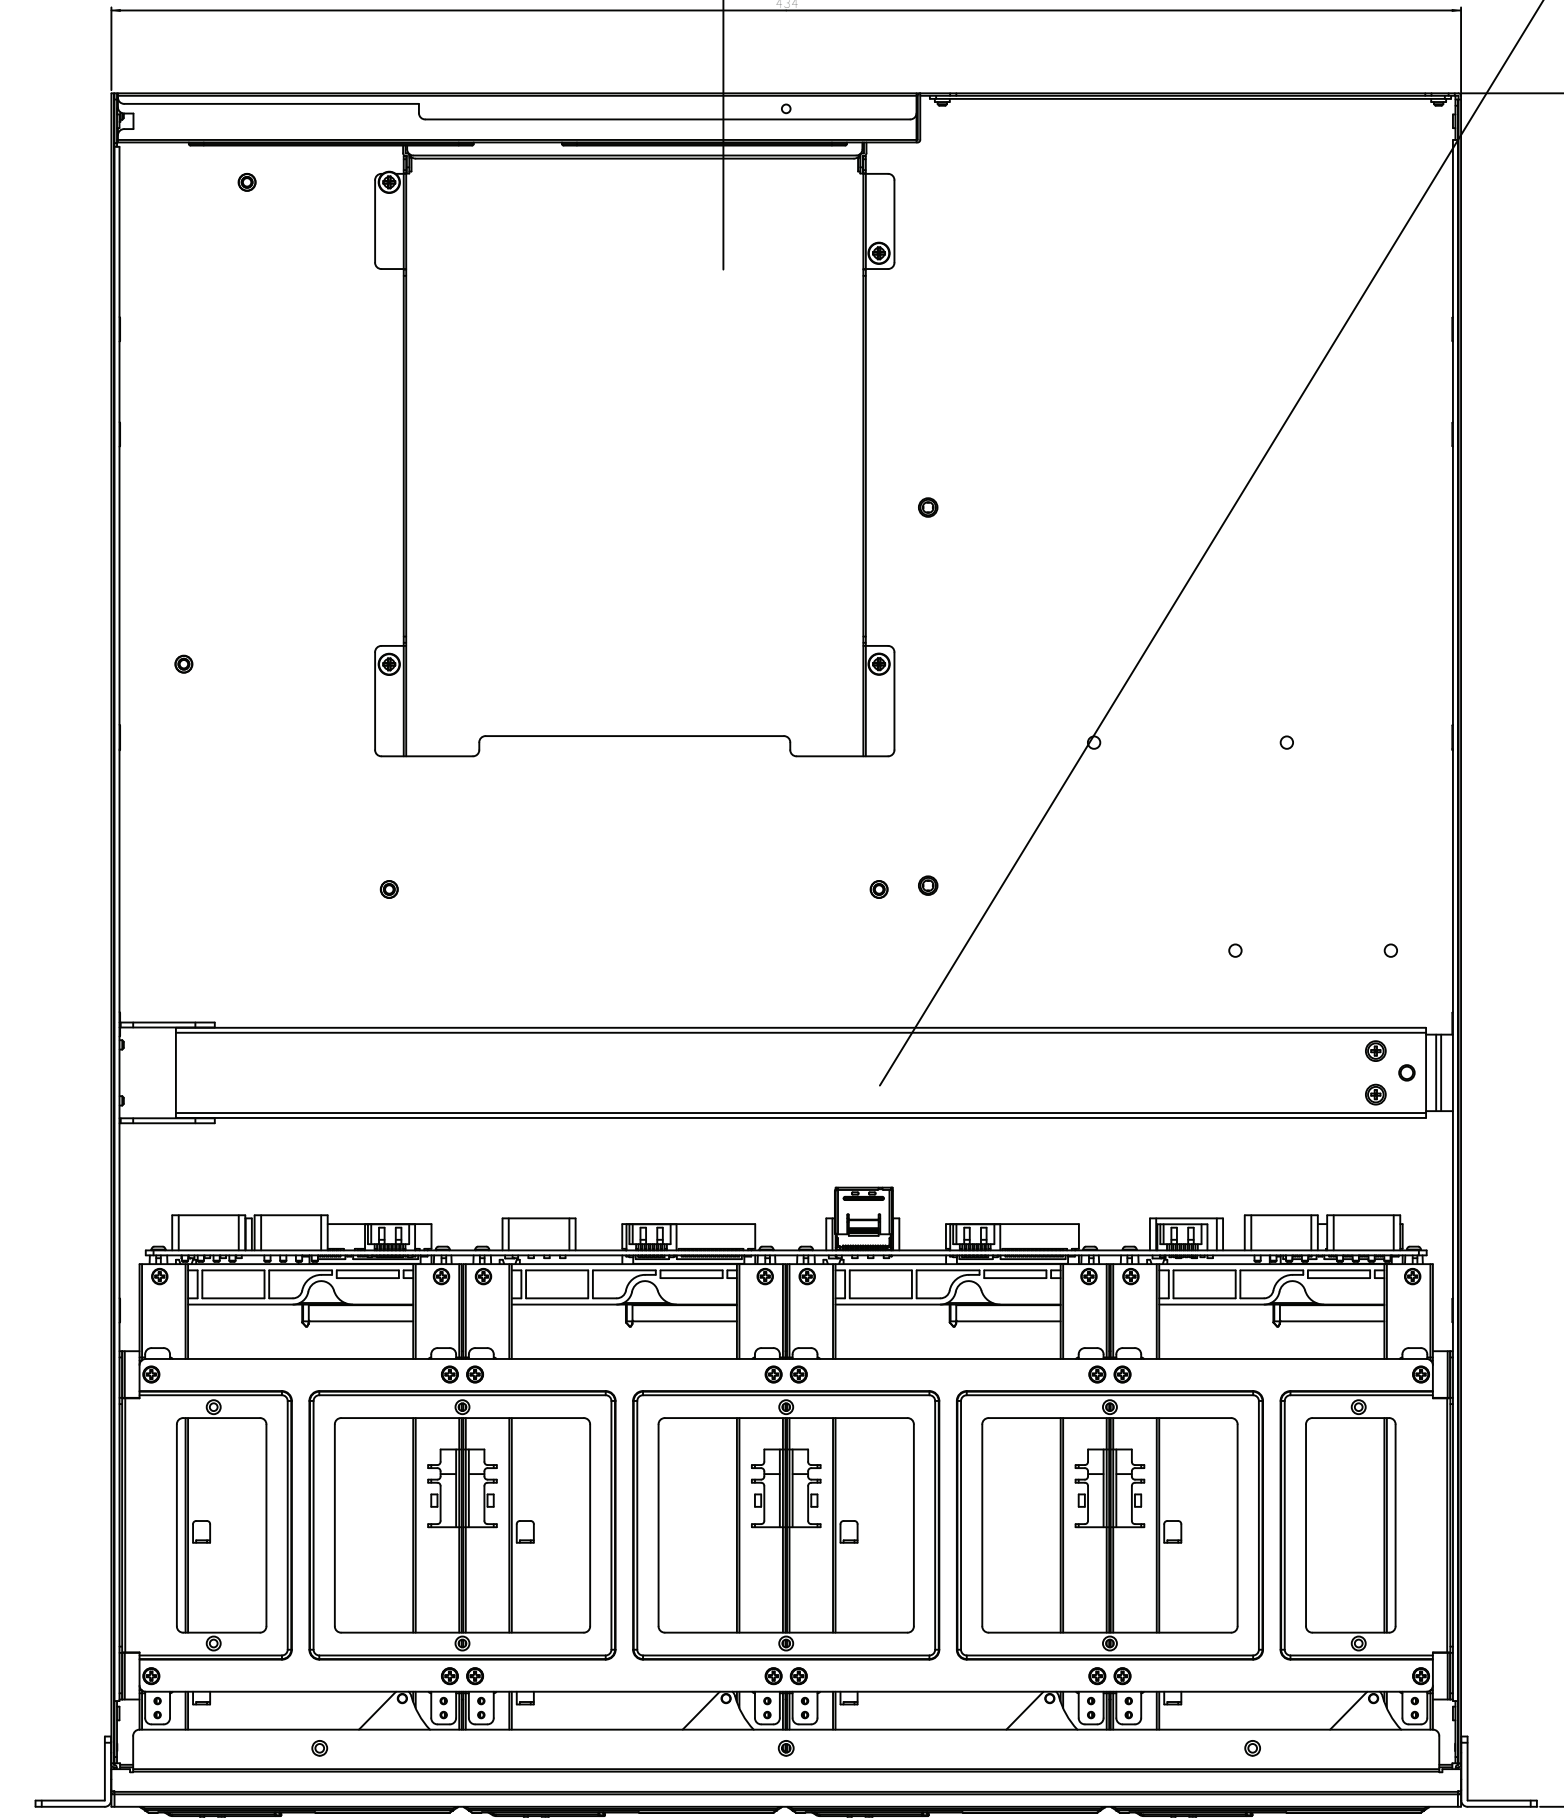

iStarUSA®

Powered by iStarUSA® Group

Model NO | M-280-JB

Ext | 3.5" x 8 5.25" x 1

Hid | N/A

M/B | Centronics x 2

Fan | 8.0CMx3

Slot | N/A

Rev |

Centronics x 2

5.25" Ext. Bay

PS2 or mini redundant power

80mm Fan x 3

Power switch & Power LED

3.5" HDD x 8

HDD LED