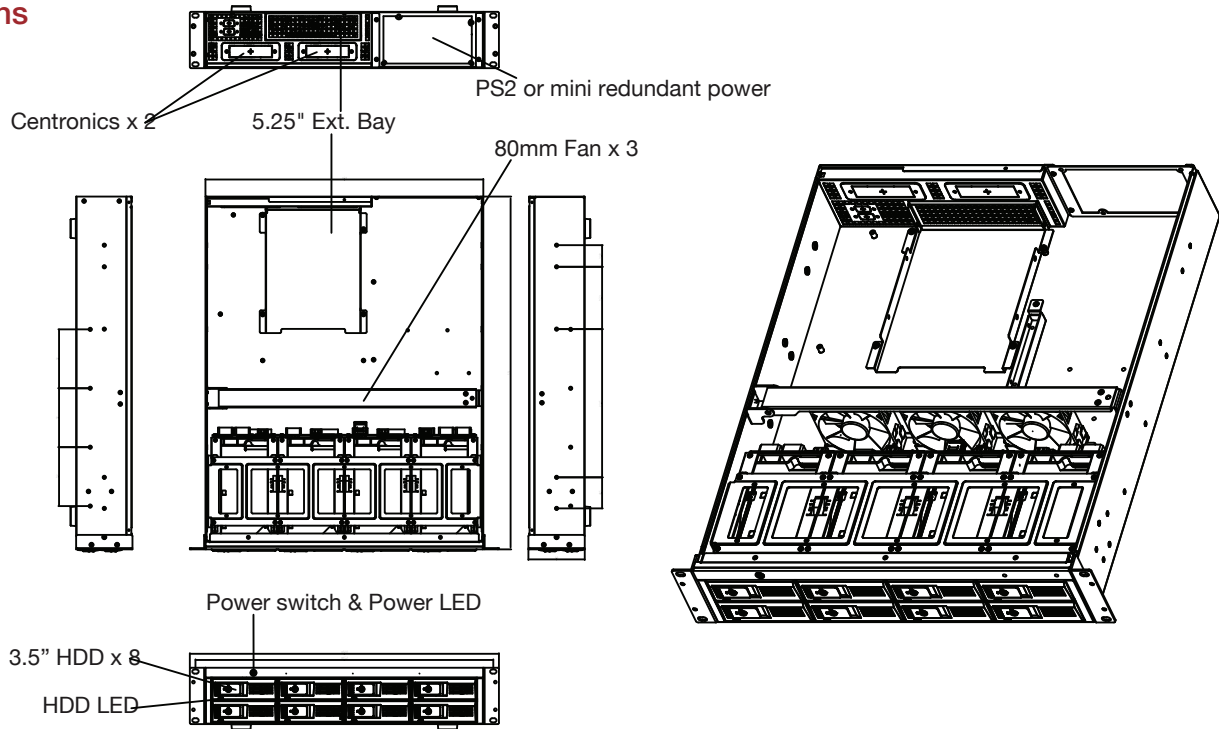

Dimensions

Ordering Information

Model	Description
M-280HD-MATX	2U 8-Bay Trayless Storage Server Rackmount Chassis 12Gb/s HDD SFF-8643 Backplane

Compatible Power

PSU Model	Description
IS-400R8P	IS 400w x 2 redundant
IS-550R8P	Mini 550w Redundant
TC-500PD8B	ATX 500W 80PLUS Bronze
TC-700PD8B	700W 80PLUS Bronze ATX PSU

Optional Accessories

Category	Model
Sliding Rail Kit	RP-RAIL Series Slim Sliding Rail Kit