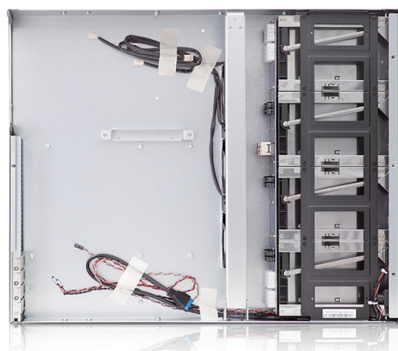

Front View

Inside View

Rear View