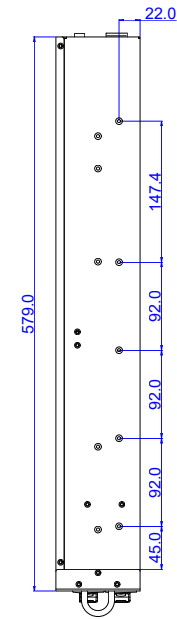

Model No	M-280HD-MATX
Ext	3.5" x 8
Hid	2.5" x 1
M/B	Micro ATX
Fan	8CM x 3
Slot	x4 (Low profile)
Rev	2021/12/24

REVISIONS			
REV.	DESCRIPTION	DATE	BY
1.	(1)增加可装IS-600R8PUC MINI REDUNDANT POWER	20211224	

		DIMENSIONS ARE IN MM TOLERANCES: FRACTIONAL ± ANGULAR: MACH ± BEND ± TWO PLACE DECIMAL ± THREE PLACE DECIMAL ±		NAME	DATE
			DRAWN		
			CHECKED		
			ENG APPR.		
			MFG APPR.		
			Q.A.		
			COMMENTS:		
NEXT ASSY	USED ON	MATERIAL			
		FINISH			
BY	UA				

SIZE	DWG. NO.	REV.
A	Draw1	
SCALE:1:1	WEIGHT:	SHEET 1 OF 1