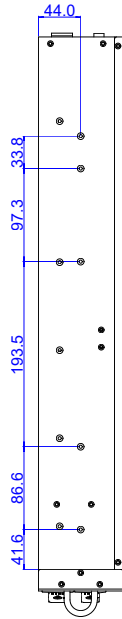

Model No	M-280HD-MATX
Ext	3.5" x 8
Hid	2.5" x 1
M/B	Micro ATX
Fan	8CM x 3
Slot	x4 (Low profile)
Rev	2021/12/24

REVISIONS			
REV.	DESCRIPTION	DATE	BY
1.	(1)增加可装IS-600R8PUC MINI REDUNDANT POWER	20211224	

		DIMENSIONS ARE IN MM TOLERANCES: FRACTIONAL ± ANGULAR: MACH ± BEND ± TWO PLACE DECIMAL ± THREE PLACE DECIMAL ±		NAME	DATE
			DRAWN		
			CHECKED		
			ENG APPR.		
			MFG APPR.		
			Q.A.		
			COMMENTS:		
NEXT ASSY	USED ON	MATERIAL			
		FINISH			
BY	UA				

SIZE	DWG. NO.	REV.
A	Draw1	
SCALE:1:1	WEIGHT:	SHEET 1 OF 1