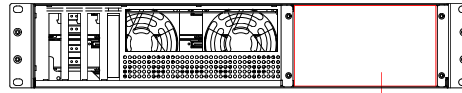

Model No	M-280HD-MATX
Ext	3.5" x 8
Hid	2.5" x 1
M/B	Micro ATX
Fan	8CM x 3
Slot	x4 (Low profile)
Rev	2021/12/24

REVISIONS			
REV.	DESCRIPTION	DATE	BY
1.	(1)增加可装IS-600R8PUC MINI REDUNDANT POWER	20211224	

		DIMENSIONS ARE IN MM TOLERANCES: FRACTIONAL ± ANGULAR: MACH ± BEND ± TWO PLACE DECIMAL ± THREE PLACE DECIMAL ±		NAME	DATE
			DRAWN		
			CHECKED		
			ENG APPR.		
			MFG APPR.		
			Q.A.		
			COMMENTS:		
NEXT ASSY	USED ON	MATERIAL			
		FINISH			
BY	UA				