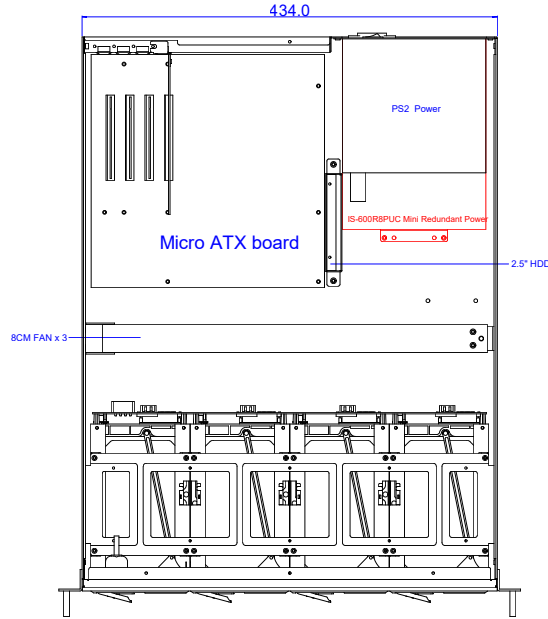

Model No	M-280HD-MATX
Ext	3.5" x 8
Hid	2.5" x 1
M/B	Micro ATX
Fan	8CM x 3
Slot	x4 (Low profile)
Rev	2021/12/24

REVISIONS			
REV.	DESCRIPTION	DATE	BY
1.	(1)增加可装IS-600R8PUC MINI REDUNDANT POWER	20211224	

		DIMENSIONS ARE IN MM TOLERANCES: FRACTIONAL ± ANGULAR: MACH ± BEND ± TWO PLACE DECIMAL ± THREE PLACE DECIMAL ±		NAME	DATE
			DRAWN		
			CHECKED		
			ENG APPR.		
			MFG APPR.		
			Q.A.		
			COMMENTS:		
NEXT ASSY	USED ON	MATERIAL			
		FINISH			
BY	UA				

SIZE	DWG. NO.	REV.
A	Draw1	
SCALE:1:1	WEIGHT:	SHEET 1 OF 1