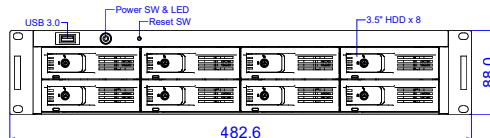

Model No	M-280HD-MATX
Ext	3.5" x 8
Hid	2.5" x 1
M/B	Micro ATX
Fan	8CM x 3
Slot	x4 (Low profile)
Rev	2021/12/24

REVISIONS			
REV.	DESCRIPTION	DATE	BY
1.	(1)增加可装IS-600R8PUC MINI REDUNDANT POWER	20211224	