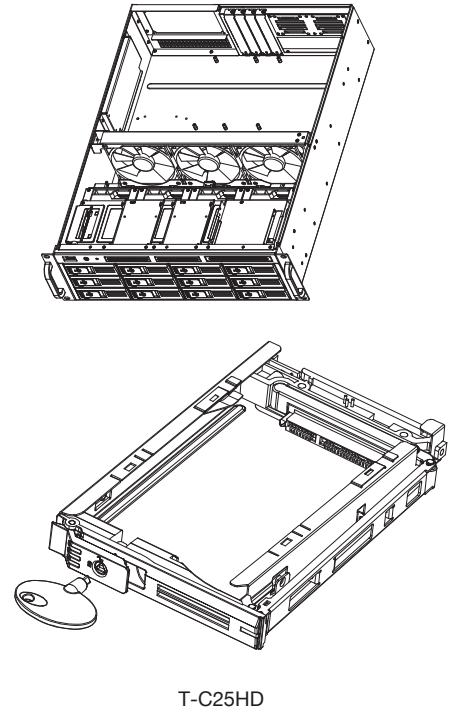

Dimensions

Ordering Information

Model	Description
M-3120HD-ATX	3U 12-Bay Trayless Storage Server Rackmount Chassis 12Gb/s HDD SFF-8643 Backplane

Compatible Power

PSU Model	Description
IS-550R8P	Mini 550w Redundant
TC-500PD8B	ATX 500W 80PLUS Bronze
TC-700PD8B	700W 80PLUS Bronze ATX PSU

Optional Accessories

Category	Model
Sliding Rail Kit	RP-RAIL Series Slim Sliding Rail Kit