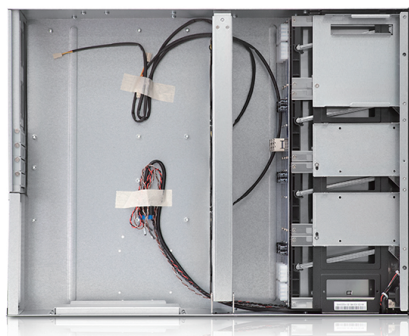

Inside View

Rear View