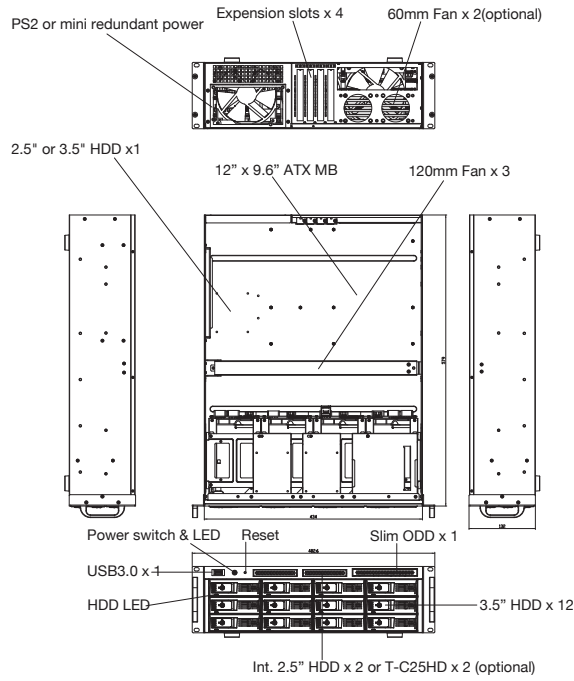

Dimensions

Ordering Information

Model	Description
M-3120HD-ATX	3U 12-Bay Trayless Storage Server Rackmount Chassis 12Gb/s HDD SFF-8643 Backplane

Compatible Power

PSU Model	Description
IS-550R8P	Mini 550w Redundant
TC-500PD8B	ATX 500W 80PLUS Bronze
TC-700PD8B	700W 80PLUS Bronze ATX PSU

Optional Accessories

Category	Model
Sliding Rail Kit	RP-RAIL Series Slim Sliding Rail Kit