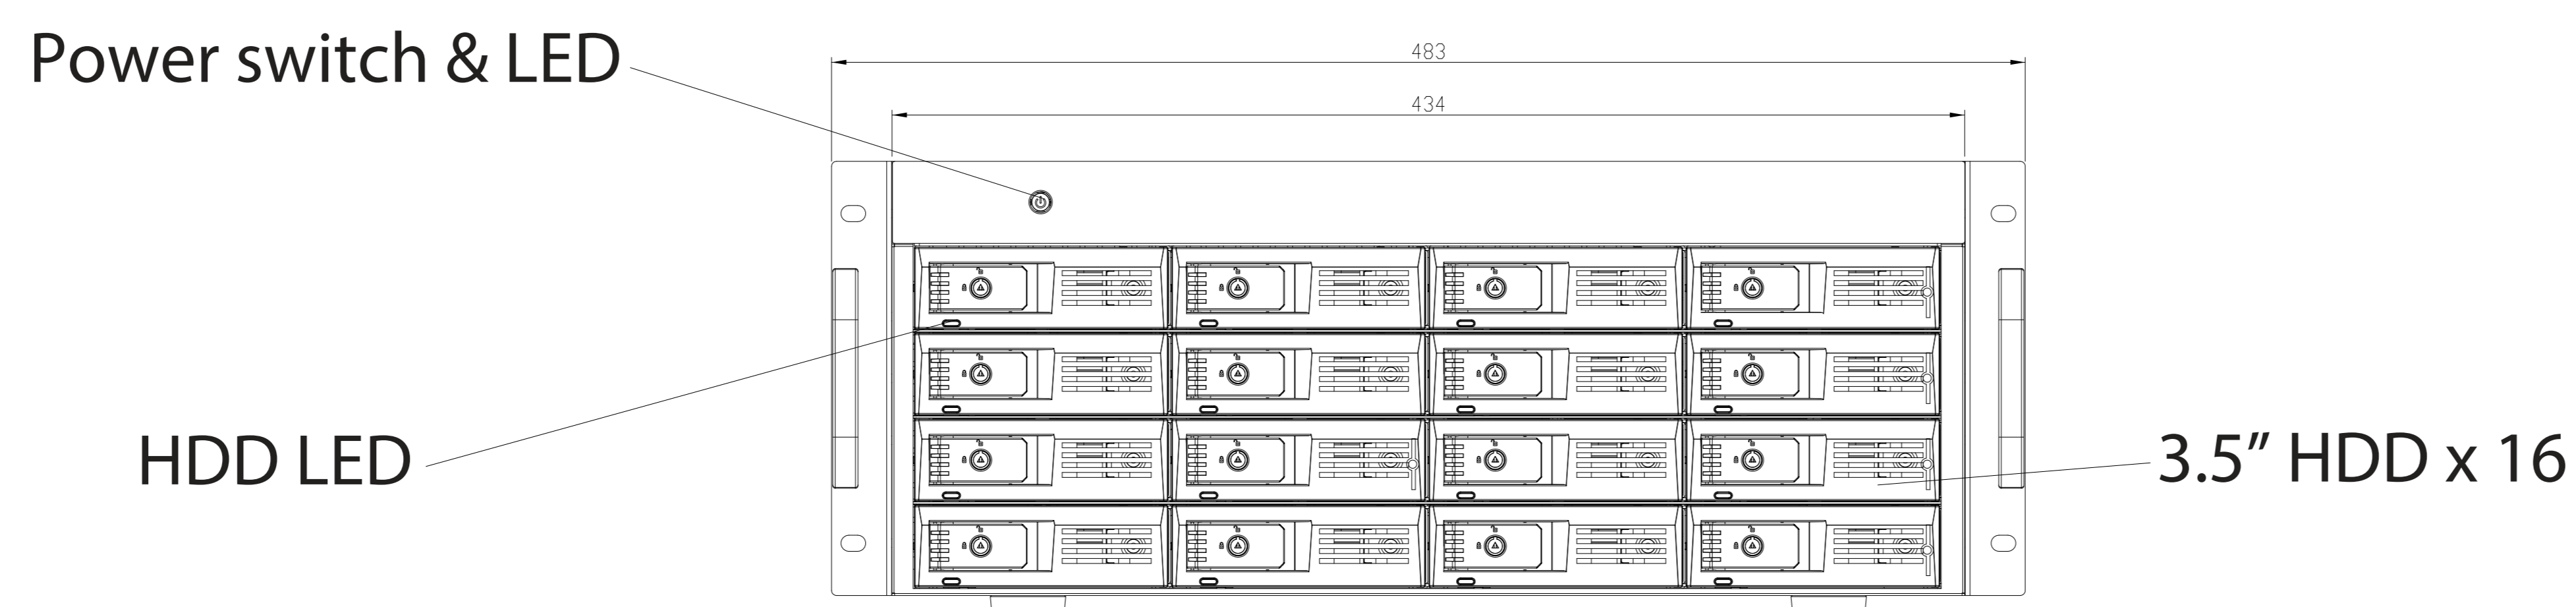

Model NO | M-4160-JB

Ext | 3.5"x16

Fan | 120Mx3

M/B | N/A

Slot | N/A

<b>iStarUSA®</b> Powered by iStarUSA® Group				MODEL NAME:	M-4160-JB
GENERAL TOLERANCES: 0-15: ±0.05 15-30: ±0.10 30-50: ±0.15 50-100: ±0.20	PROJECT CODE:	*	PART NO.:	✳	
DSN: *	Sep-29-14	MATERIAL: TBD	PART NAME:	✳	
CHK: *		FINISH: N/A			
APPD: *		SCALE: 1:0.5 UNIT: mm		SHEET 1 OF 1	SIZE: A0 VER: *