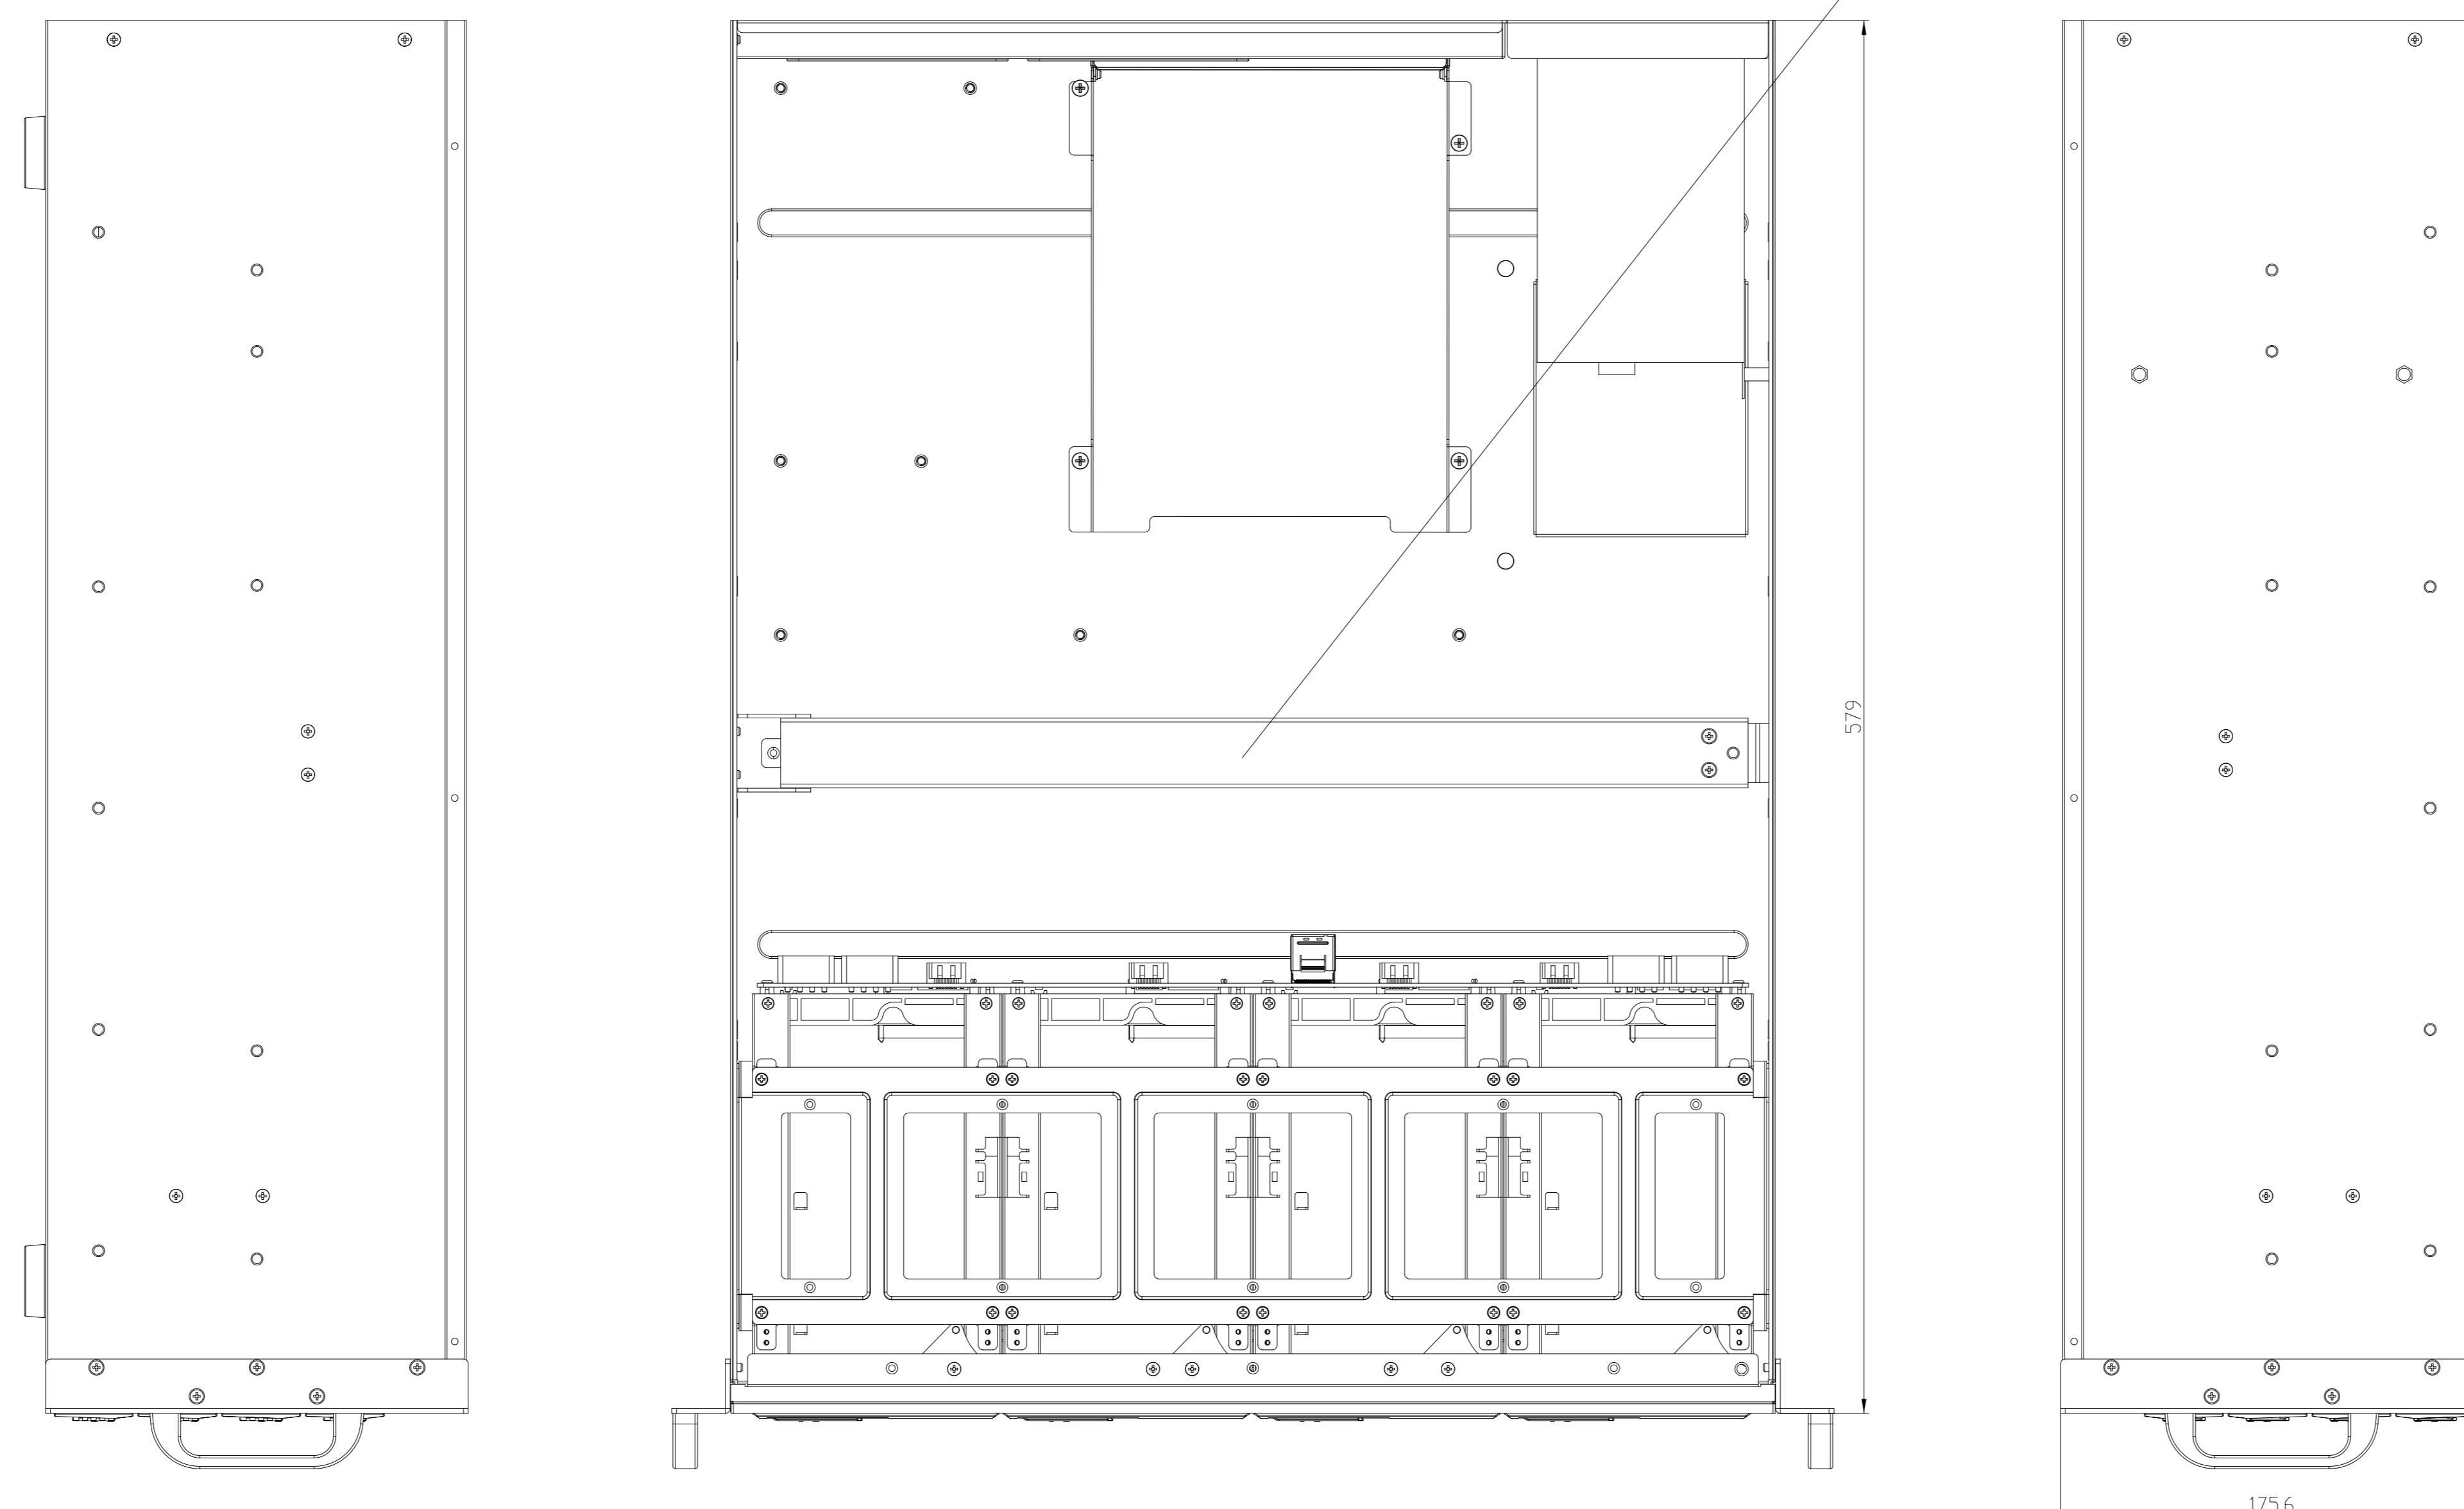

Model NO | M-4160-JB

Ext | 3.5"x16

Fan | 120Mx3

M/B | N/A

Slot | N/A

<b>iStarUSA®</b> Powered by iStarUSA® Group				MODEL NAME:	M-4160-JB
GENERAL TOLERANCES: 0-15: ±0.05 15-30: ±0.10 30-50: ±0.15 50-100: ±0.20	PROJECT CODE:	*	PART NO.:	✳	
DSN: *	Sep-29-14	MATERIAL: TBD	PART NAME:	✳	
CHK: *		FINISH: N/A			
APPD: *		SCALE: 1:0.5 UNIT: mm		SHEET 1 OF 1	SIZE: A0 VER: *