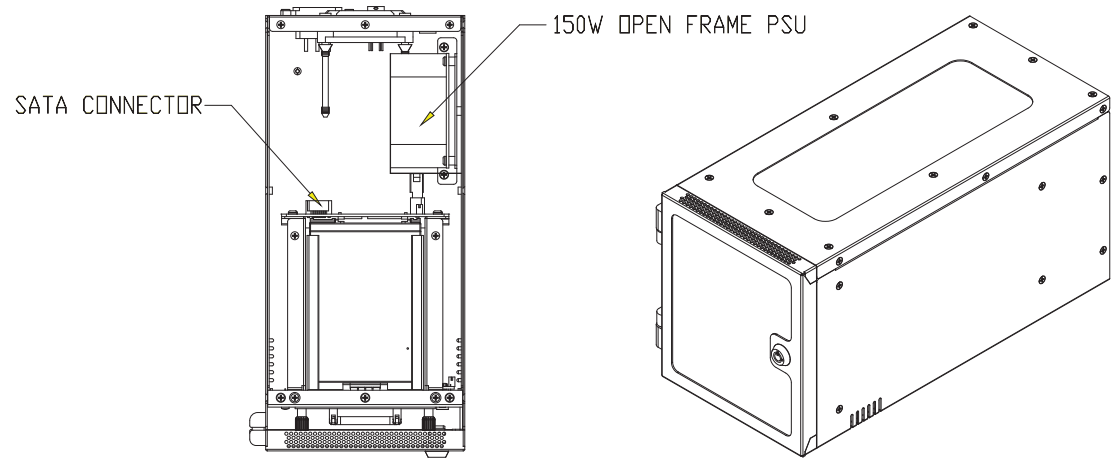

# iStarUSA®

Powered by iStarUSA® Group

Model NO	S-254-JB
Ext	2.5" x 4
Interface	Centronic x1
Fan	60mm x1
Power	150W Open fram

GENERAL TOLERANCE: 0-15: ±0.10, 15-30: ±0.15, 30-50: ±0.20, 50-100: ±0.30				PROJECT CODE		MODEL NAME: S-254-JB	
DSN: David		May-08-14		MATERIAL:		PART NO.	
CHK:				FINISH: N/A		PART NAME: PRODUCT_DRAWING	
APPD:				SCALE:		SHEET 1 OF 1	
				UNIT: mm		SIZE: A3	
						VER: V1	