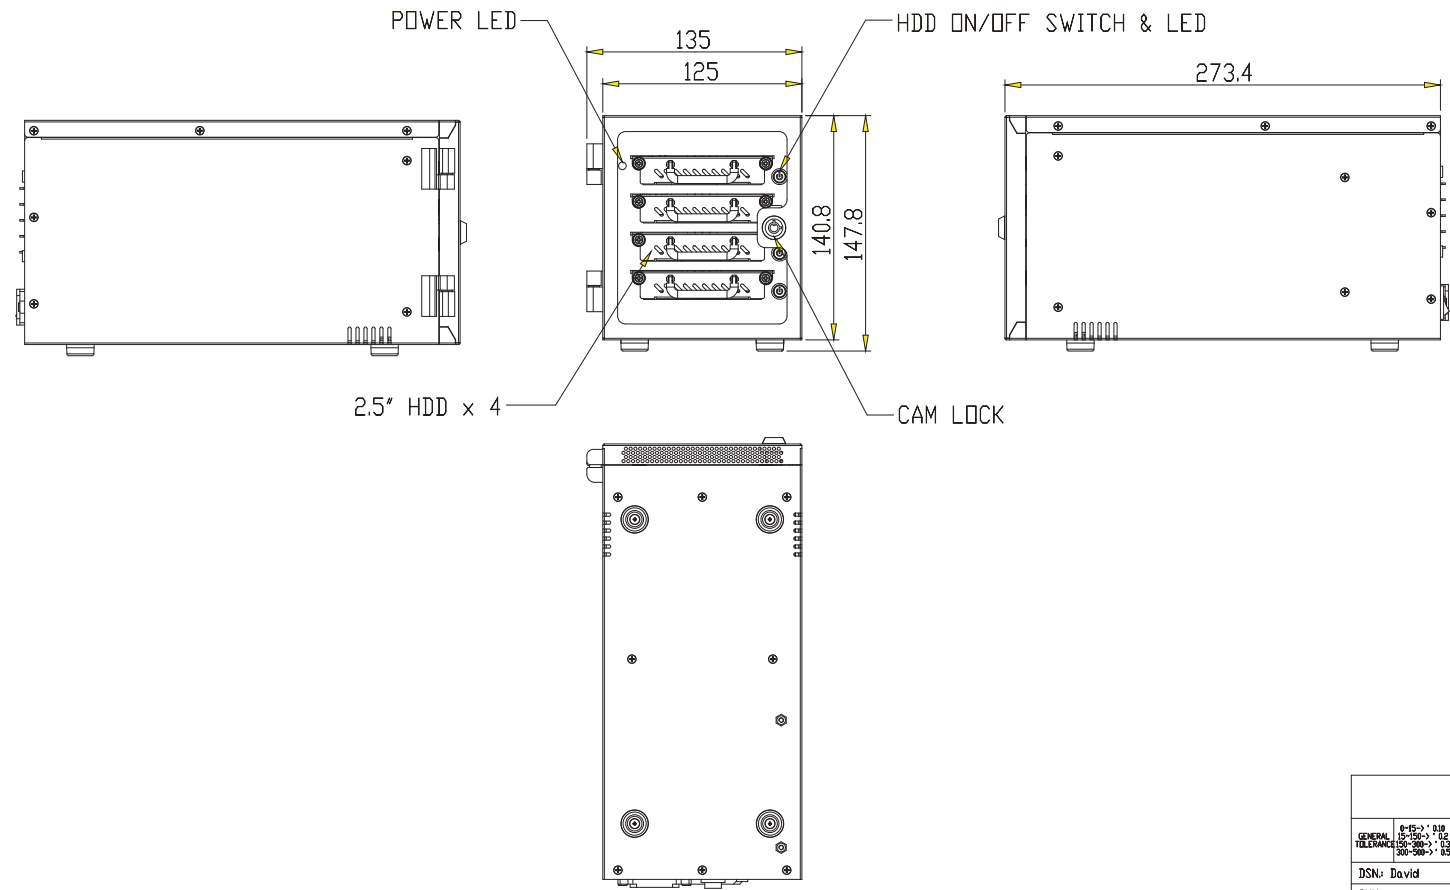

# iStarUSA®

Powered by iStarUSA® Group

Model NO	S-254-JB
Ext	2.5" x 4
Interface	Centronic x1
Fan	60mm x1
Power	150W Open fram

GENERAL TOLERANCE: 0-15: ±0.10, 15-30: ±0.15, 30-50: ±0.20, 50-100: ±0.30				PROJECT CODE		MODEL NAME: S-254-JB	
DSN: David		May-08-14		MATERIAL:		PART NO.	
CHK:				FINISH: N/A		PART NAME: PRODUCT_DRAWING	
APPD:				SCALE:		SHEET 1 OF 1	
				UNIT: mm		SIZE: A3	
						VER: V1	