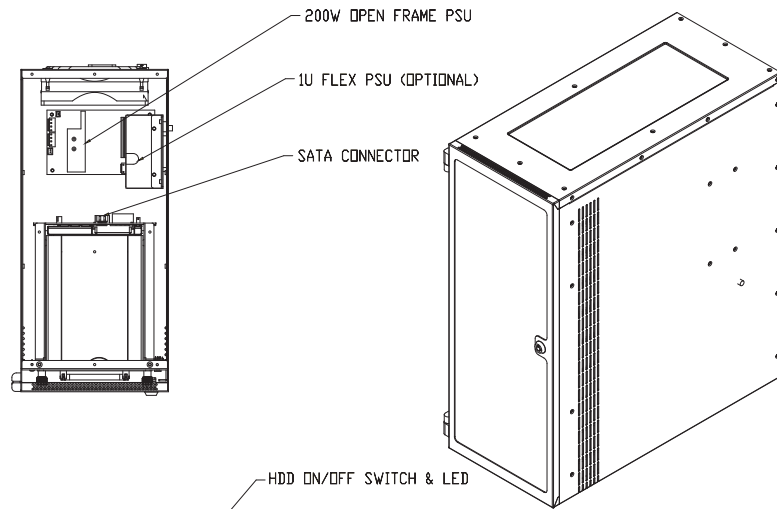

# iStarUSA®

Powered by iStarUSA® Group

Model NO	S-3510-JB
Ext	3.5" x 10
Interface	Centronic x2
Fan	120mm x 2
Power	200 Open Frame

PROJECT CODE		MODEL NAME	S-3510-JB
BSK: David	May-12-14	PART NO.	APPROVED
CHK:	FINISH:	PART NAME	Product Drawing
APPD:	SCALE: 1:2 (UNIT: mm)	SHEET: 1 OF 1	SIZE: A0