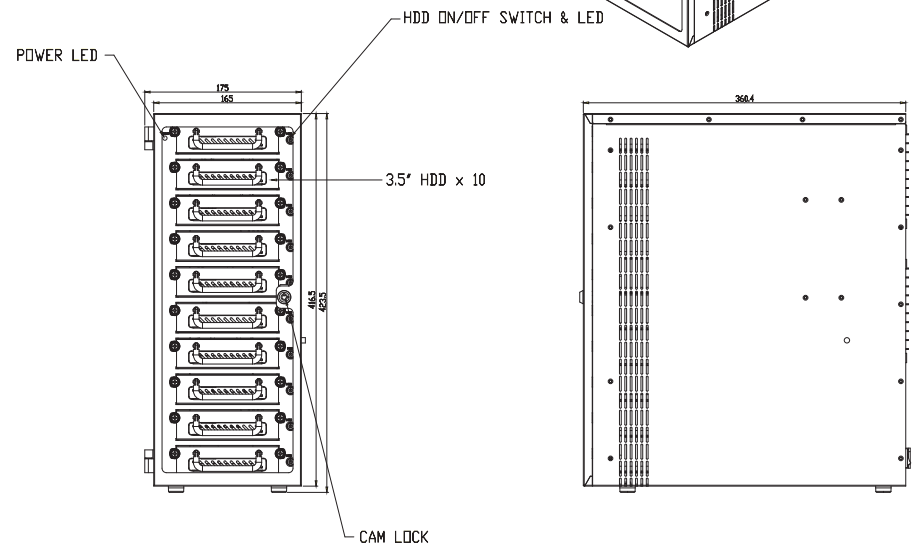

# iStarUSA®

Powered by iStarUSA® Group

Model NO	S-3510-JB
Ext	3.5" x 10
Interface	Centronic x2
Fan	120mm x 2
Power	200 Open Frame

PROJECT CODE		MODEL NAME	S-3510-JB
BSK: David	May-12-14	PART NO.	APPROVED
CHK:	FINISH:	PART NAME	Product Drawing
APPD:	SCALE: 1:2 (UNIT: mm)	SHEET: 1 OF 1	SIZE: A0