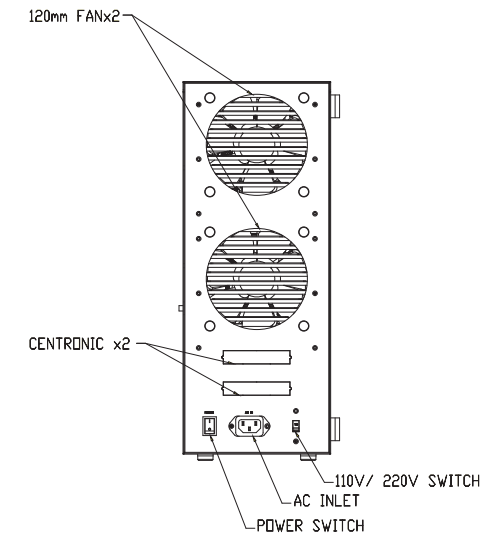

# iStarUSA®

Powered by iStarUSA® Group

Model NO	S-3510-JB
Ext	3.5" x 10
Interface	Centronic x2
Fan	120mm x 2
Power	200 Open Frame

PROJECT CODE		MODEL NAME	S-3510-JB
BSK: David	May-12-14	PART NO.	APPROVED
CHK:	FINISH:	PART NAME	Product Drawing
APPD:	SCALE: 1:2 (UNIT: mm)	SHEET: 1 OF 1	SIZE: A0