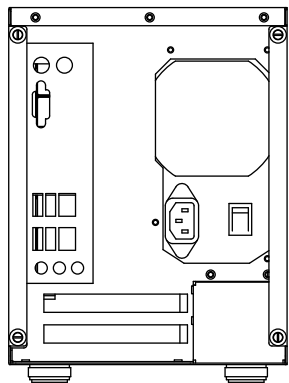

Model No S-915

Ext 5.25" x5

Hid 2.5" x1

M/B 6.7" x 6.7"

Fan 8cm x1

Slot x2 (L-type)

Rev

Open door