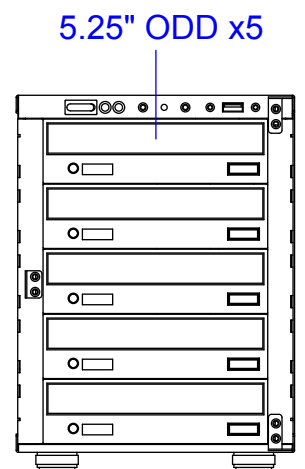

Model No S-915

Ext 5.25" x5

Hid 2.5" x1

M/B 6.7" x 6.7"

Fan 8cm x1

Slot x2 (L-type)

Rev

Open door