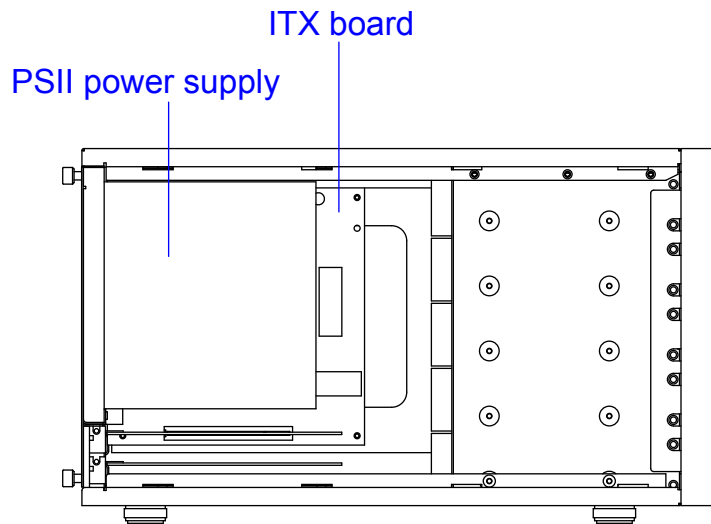

Model No S-915

Ext 5.25" x5

Hid 2.5" x1

M/B 6.7" x 6.7"

Fan 8cm x1

Slot x2 (L-type)

Rev

Open door