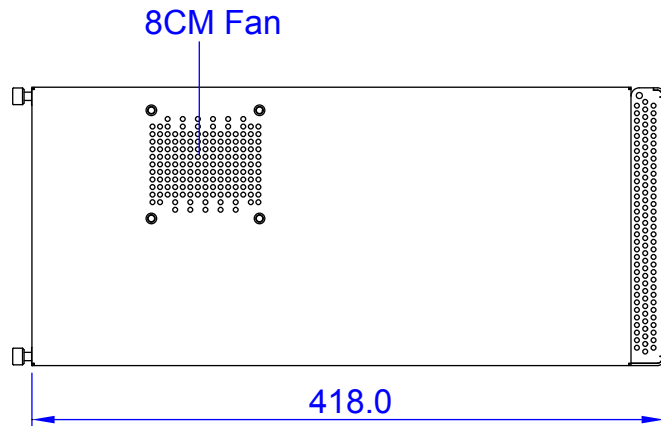

Model No S-915

Ext 5.25" x5

Hid 2.5" x1

M/B 6.7" x 6.7"

Fan 8cm x1

Slot x2 (L-type)

Rev

Open door