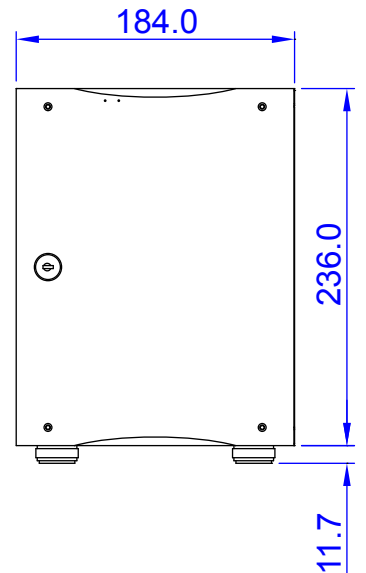

Model No S-915

Ext 5.25" x5

Hid 2.5" x1

M/B 6.7" x 6.7"

Fan 8cm x1

Slot x2 (L-type)

Rev

Open door