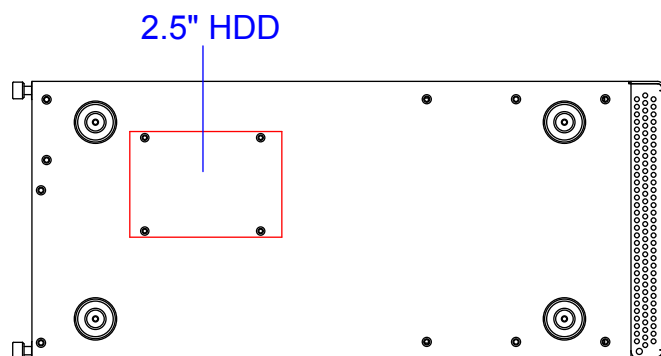

Model No S-915

Ext 5.25" x5

Hid 2.5" x1

M/B 6.7" x 6.7"

Fan 8cm x1

Slot x2 (L-type)

Rev

Open door