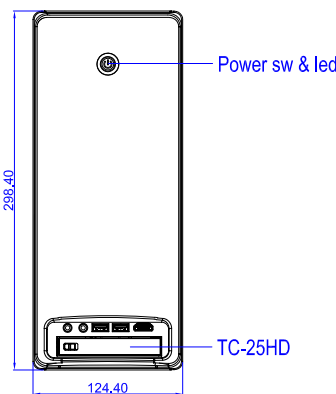

REVISIONS

REV.	DESCRIPTION	DATE	BY

Model No.	
Ext	SSD x 1
Hid	3.5" HDD x 1, SSD x 4
M/B	Mini ATX
Fan	8CM FAN + Radiator
Slot	x 3
Rev.	2019/07/15

			DIMENSIONS ARE IN MM TOLERANCES: FRACTIONAL ± ANGULAR: MACH ± BEND ± TWO PLACE DECIMAL ± THREE PLACE DECIMAL ±		NAME	DATE
			MATERIAL			
			FINISH			
NEXT ASSY	USED ON					
BY	UA					

SIZE	DWG. NO.	REV.
A	Draw1	
SCALE:1:1	WEIGHT:	SHEET 1 OF 1