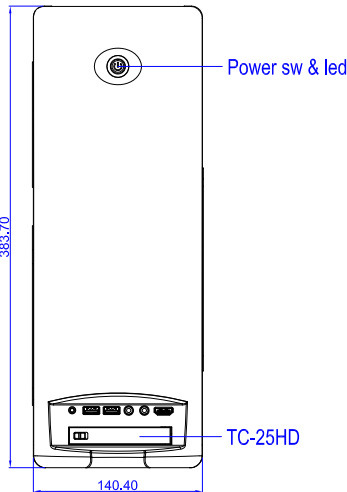

REVISIONS

REV.	DESCRIPTION	DATE	BY

Model No.	
Ext	SSD x 1
Hid	3.5" HDD x 1, SSD x 4
M/B	Micro ATX
Fan	12CM FAN + Radiator
Slot	x 4
Rev.	2019/07/15

		DIMENSIONS ARE IN MM	NAME	DATE
		TOLERANCES:	DRAWN	
		FRACTIONAL ±	CHECKED	
		ANGULAR: MACH ± BEND ±	ENG APPR.	
		TWO PLACE DECIMAL ±	MFG APPR.	
		THREE PLACE DECIMAL ±	Q.A.	
		MATERIAL	COMMENTS:	
NEXT ASSY	USED ON	FINISH		
BY	UA			

SIZE	DWG. NO.	REV.
A	Draw1	
SCALE:1:1	WEIGHT:	SHEET 1 OF 1