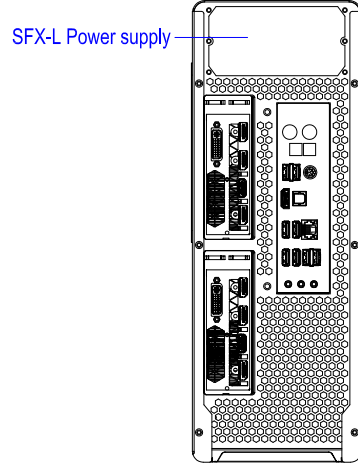

REVISIONS

REV.	DESCRIPTION	DATE	BY

Model No.	
Ext	SSD x 1
Hid	3.5" HDD x 1, SSD x 4
M/B	Micro ATX
Fan	12CM FAN + Radiator
Slot	x 4
Rev.	2019/07/15

		DIMENSIONS ARE IN MM	NAME	DATE
		TOLERANCES:	DRAWN	
		FRACTIONAL ±	CHECKED	
		ANGULAR: MACH ± BEND ±	ENG APPR.	
		TWO PLACE DECIMAL ±	MFG APPR.	
		THREE PLACE DECIMAL ±	Q.A.	
		MATERIAL	COMMENTS:	
NEXT ASSY	USED ON	FINISH		
BY	UA			