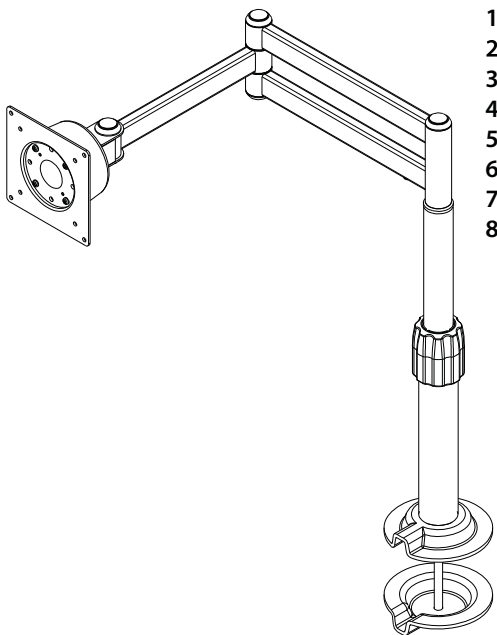

iStarUSA™

WA-LCDARM

Specifications

1. Apply up to 27" LCD Monitor with VESA standard.
2. Superior flexibility and movement.
3. Meets VESA standard (75x75mm and 100x100mm)
4. Horizontal moving distance: ± 535 mm
5. Vertical moving distance: 300~435mm
6. Desk thickness range: 10~75mm
7. LCD monitor swivel: ± 180 degrees
8. Each arm loading: 30lb

Unit:mm

Function

ITEM	1	2	3	4	5	6	7	8	9	10	11	12	13
PARTS													
QTY	1	1	1	1	1	1	1	1	2	4	1	4	4

- Be aware of the specification as first page.
- Please choose the thickness of solid table over 10mm.
- Please evaluate the desk material whether is stable for installation.
- Recommend the other persons to hold the monitor.
- Unplug all the cables off the TV.