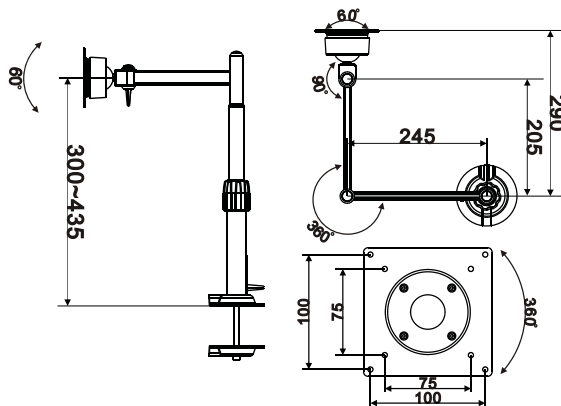

iStarUSA™

WA-LCDARM

Specifications

1. Apply up to 27" LCD Monitor with VESA standard.
2. Superior flexibility and movement.
3. Meets VESA standard (75x75mm and 100x100mm)
4. Horizontal moving distance: ± 535 mm
5. Vertical moving distance: 300~435mm
6. Desk thickness range: 10~75mm
7. LCD monitor swivel: ± 180 degrees
8. Each arm loading: 30lb

Unit:mm

Function

ITEM	1	2	3	4	5	6	7	8	9	10	11	12	13
PARTS													
QTY	1	1	1	1	1	1	1	1	2	4	1	4	4

- Be aware of the specification as first page.
- Please choose the thickness of solid table over 10mm.
- Please evaluate the desk material whether is stable for installation.
- Recommend the other persons to hold the monitor.
- Unplug all the cables off the TV.