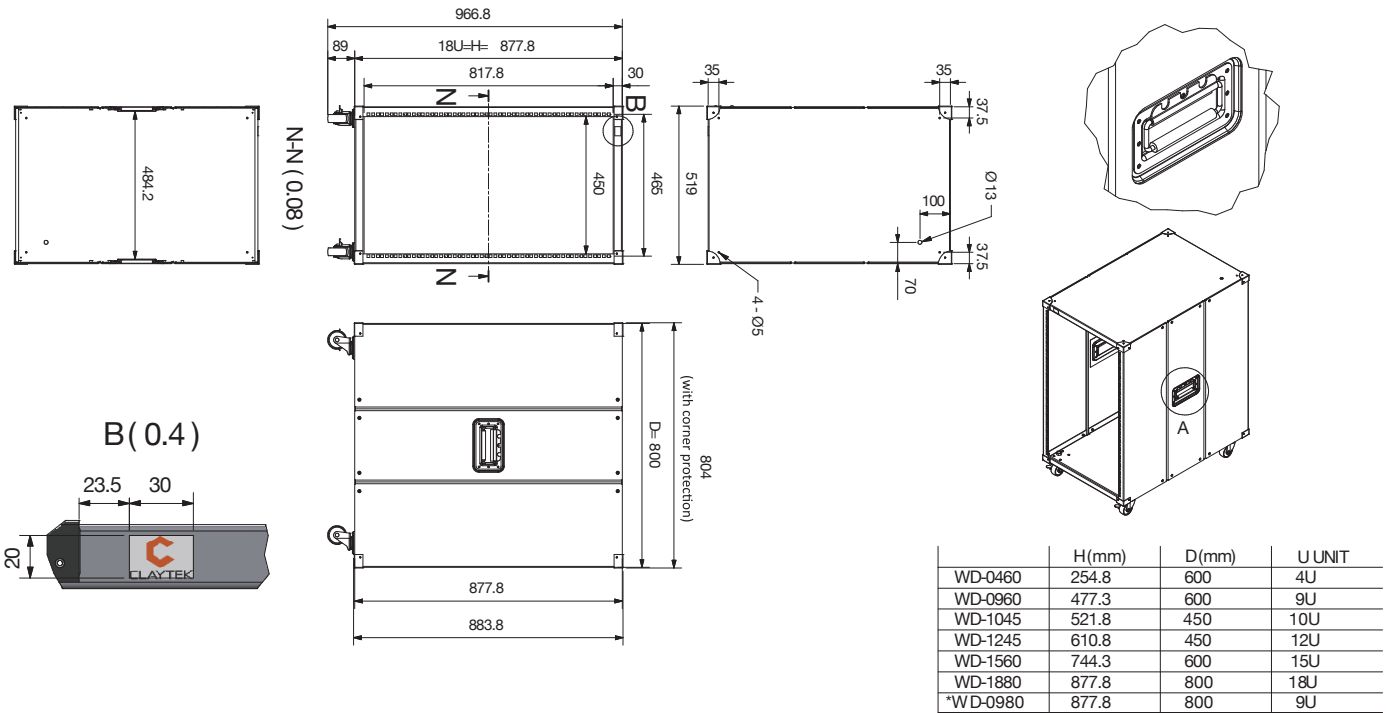

### Inside View

## Dimensions

## Ordering Information

Picture	Model Number	Form Factor	Supported Depth	Dimensions (WxHxD)	
	WD-460	4U	23" and under	Width	20.28" ( 515.1 mm )
				Height	13.50" ( 342.9 mm )
				Depth	23.60" ( 599.4 mm )
	WD-960	9U	23" and under	Width	20.28" ( 515.1 mm )
				Height	22.30" ( 566.4 mm )
				Depth	23.60" ( 599.4 mm )
	WD-1045	10U	17" and under	Width	20.28" ( 515.1 mm )
				Height	24.00" ( 609.6 mm )
				Depth	17.70" ( 449.6 mm )
	WD-1245	12U	17" and under	Width	20.28" ( 515.1 mm )
				Height	27.50" ( 698.5 mm )
				Depth	17.70" ( 449.6 mm )
	WD-1560	15U	23" and under	Width	20.28" ( 515.1 mm )
				Height	32.70" ( 830.6 mm )
				Depth	23.60" ( 599.4 mm )
	WD-1880	18U	31" and under	Width	20.28" ( 515.1 mm )
				Height	38.00" ( 965.2 mm )
				Depth	31.50" ( 800.1 mm )