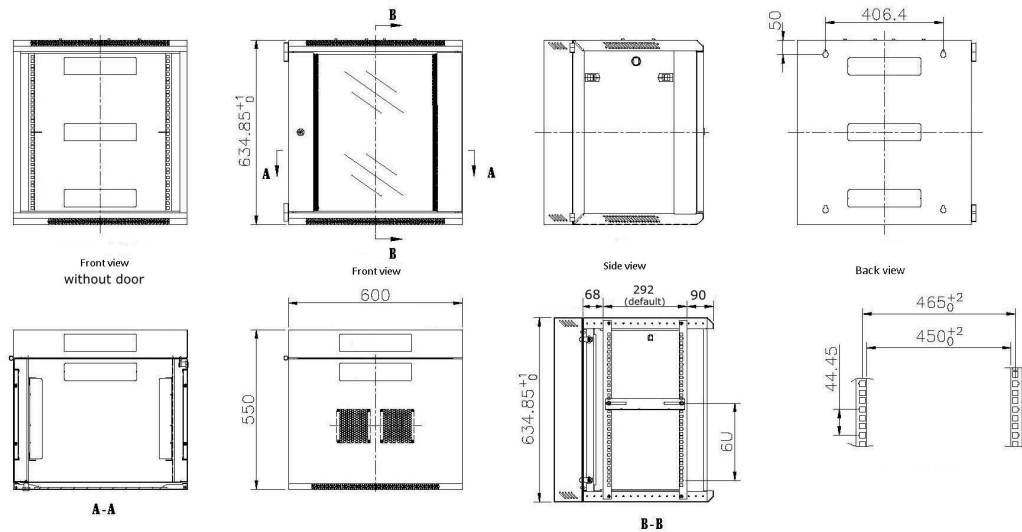

Dimensions

Optional Accessories

Model	Description	Model	Description
WA-DT0414	EOL - 1U Digital Temperature Unit	TC-A100B	1U IPC Keyboard and Drawer
WA-FANAC120	Wallmount Cabinet 120mm AC Cooling Fans	WA-KBR-1U	1U Compact Sliding Keyboard Tools Drawer
WA-PD010	10 Outlet Overload Circuit Breaker Protection Power Distribution Unit	WA-DWR2UB	2U Sliding Drawer with Key Lock
WA-PS06A	6 Outlet Power Strip	WA-PP24-C6	24 Ports 1U Cat6 Patch Panel
WA-SFH40B	2U Supporting Tray	WA-PP12-C6	12 Ports 1U Cat6 Patch Panel
WA-P1UB	1U Cabinet Front Cover Plate	WA-PP48-C6	48 Ports 2U Cat6 Patch Panel
WA-P2UB	2U Cabinet Front Cover Plate	WA-PP96-C6	96 Ports 4U Cat6 Patch Panel
WA-P3UB	3U Cabinet Front Cover Plate	WA-SFH25B	1U Supporting Tray
WA-P2UW-MT	2U Metallic White Board Panel	WA-SW10-M5	Cabinet/ Rack Screw Kit
WA-CM1UB	1U Cable Management Rack Kit	WA-LKEY	WM WMZ WNG Cabinet Side Panel Key Lock
WA-CM2UB	2U Cable Management Rack Kit