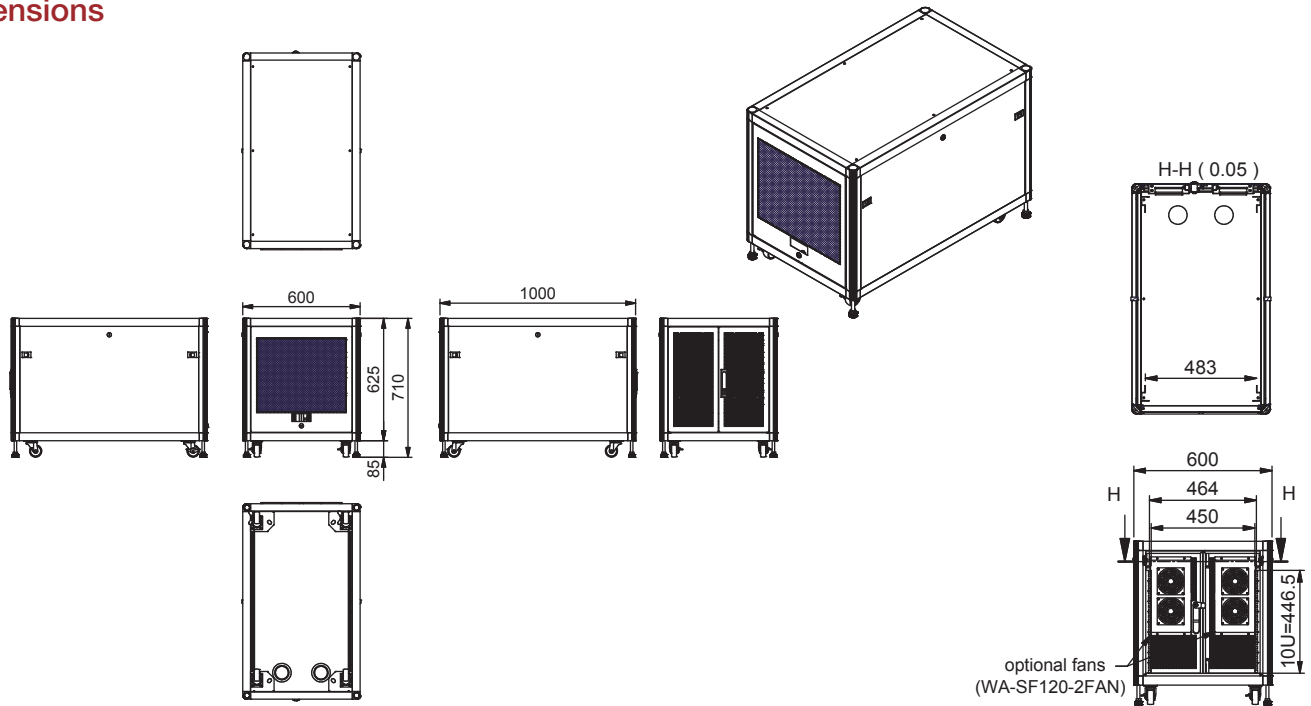

WSE-1010

10U 1000mm Depth Stylish Rackmount Cabinet

Features

- Universal fit most of rackmount chassis and equipment
- Front, rear, and side security key lock to prevent unauthorized access to equipment and data
- Easy cabling management. cable entry provided at the rear bottom
- Optional 120mm AC cooling fans (WA-SF120-2FAN) can be installed on the rear door to provide excellent air circulation
- Vented doors provide maximum air flow
- Locking mechanism design on casters
- Double rear doors provide convenience and take less space to open
- Compatible with HP/Dell/ IBM servers equipped with sliding rails
- Comes with M5 Mounting Screws and Cage Nuts

Specifications

Model Number	Loading Capacity
WSE-1010	2200 lbs
RoHS Compliance	Supported Chassis Depth
YES	36" and under
Form factor	Internal Dimensions
10U	Depth: 36" max
Industry Standard	Cooling
EIA-310-D	up to 2 sets of 120mm 120V AC fans can be installed on the rear (p/n: WA-SF120-2FAN)
Color	Dimensions (WxHxD)
Black	Width 23.60" (599 mm) Height 28.00" (711 mm) Depth 39.40" (1,001 mm)

Dimensions

Optional Accessories

Model	Description	Model	Description
WA-P1UB	1U Cabinet Front Cover Plate	WA-PP12-C6	
WA-P2UB	2U Cabinet Front Cover Plate	WA-PP24-C6	
WA-P3UB	3U Cabinet Front Cover Plate	WA-PP48-C6	
WA-CM1UB	1U Cable Management Rack Kit	WA-PD010	10 Outlet Overload Circuit Breaker Protection Power Distribution Unit
WA-CM2UB	6 Outlet Power Strip	WA-SFH40B	2U Supporting Tray
WA-SF120-2FAN	Cabinet 2x 120mm AC Cooling Fans	WA-SFR96B-SLD	Heavy Duty Sliding Tray
WA-DT0414	EOL - 1U Digital Temperature Unit	WA-SFR96B	Heavy Duty Sliding Tray
WA-3FAN-120AC	3 x 120mm AC Cooling Fans for Cabinet	WA-SF96V2-1U	1U Heavy Duty Rackmount Shelf
TC-A100B	1U IPC Keyboard and Drawer	WA-SF96B-1U	1U Heavy Duty Rackmount Shelf